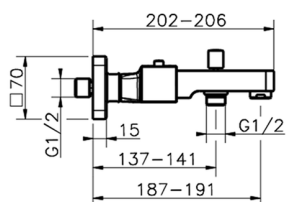

## Thermostatic bath mixer ROADSTER ACCENT\_RAT27010

MODEL **RAT27010**

Thermostatic bath mixer, without shower set, 1/2" M flexible connection

### CHARACTERISTICS

Cartridge Spare Parts **22.04A.AR - ZZ97279004**

**Argo 2 (long filter) Thermostatic Valve**