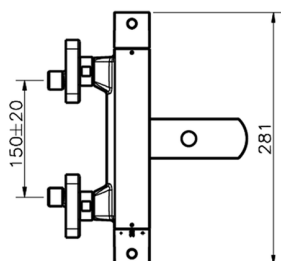

## Thermostatic bath mixer ROADSTER ACCENT\_RAT27010

MODEL **RAT27010**

Thermostatic bath mixer, without shower set, 1/2" M flexible connection

### CHARACTERISTICS

Cartridge Spare Parts **22.04A.AR - ZZ97279004**

**Argo 2 (long filter) Thermostatic Valve**