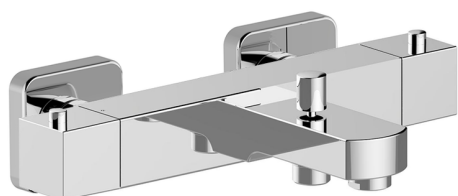

## Thermostatic bath mixer ROADSTER ACCENT\_RAT27010

MODEL **RAT27010**

Thermostatic bath mixer, without shower set, 1/2" M flexible connection

### AVAILABLE FINISHINGS

-  **21** 21 Chrome
-  **2B** 2B Polished Nickel
-  **2F** 2F Brushed Nickel
-  **2Q** 2Q Black Titanium
-  **40** 40 Matt Black
-  **4Q** 4Q Matt White

### CHARACTERISTICS

Cartridge Spare Parts **22.04A.AR - ZZ97279004**

**Argo 2 (long filter) Thermostatic Valve**