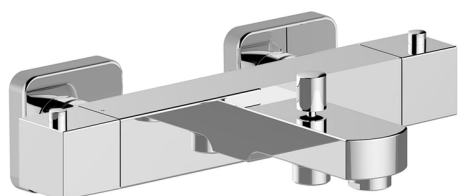

Thermostatic bath mixer ROADSTER ACCENT_RAT27010

MODEL **RAT27010**

Thermostatic bath mixer, without shower set, 1/2" M flexible connection

AVAILABLE FINISHINGS

-  **21** 21 Chrome
-  **2B** 2B Polished Nickel
-  **2F** 2F Brushed Nickel
-  **2Q** 2Q Black Titanium
-  **40** 40 Matt Black
-  **4Q** 4Q Matt White

CHARACTERISTICS

Cartridge Spare Parts **22.04A.AR - ZZ97279004**

Argo 2 (long filter) Thermostatic Valve

Thermostatic

The Cisal thermostatic is your personal water manager, helping you to handle, control and save water and energy.