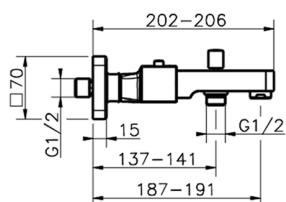

Thermostatic bath mixer ROADSTER ACCENT_RAT27010

MODEL **RAT27010**

Thermostatic bath mixer, without shower set, 1/2" M flexible connection

AVAILABLE FINISHINGS

-  **21** 21 Chrome
-  **2B** 2B Polished Nickel
-  **2F** 2F Brushed Nickel
-  **2Q** 2Q Black Titanium
-  **40** 40 Matt Black
-  **4Q** 4Q Matt White