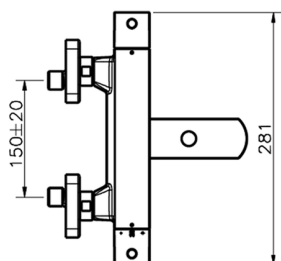

Thermostatic bath mixer ROADSTER ACCENT_RAT27010

MODEL **RAT27010**

Thermostatic bath mixer, without shower set, 1/2" M flexible connection

AVAILABLE FINISHINGS

-  **21** 21 Chrome
-  **2B** 2B Polished Nickel
-  **2F** 2F Brushed Nickel
-  **2Q** 2Q Black Titanium
-  **40** 40 Matt Black
-  **4Q** 4Q Matt White

CHARACTERISTICS

Cartridge Spare Parts **22.04A.AR - ZZ97279004**

Argo 2 (long filter) Thermostatic Valve

Thermostatic

The Cisal thermostatic is your personal water manager, helping you to handle, control and save water and energy.