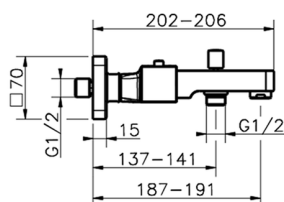

## Thermostatic bath mixer ROADSTER ACCENT\_RAT27010

MODEL **RAT27010**

Thermostatic bath mixer, without shower set, 1/2" M flexible connection

### CHARACTERISTICS

Cartridge Spare Parts **22.04A.AR - ZZ97279004**

**Argo 2 (long filter) Thermostatic Valve**