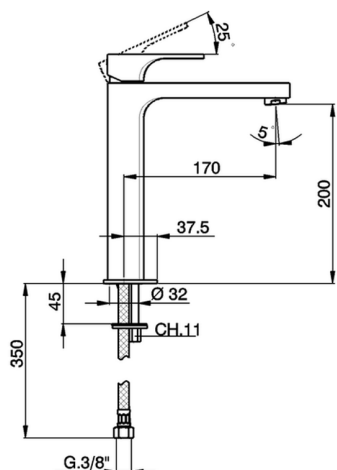

Single lever tall basin mixer CUBIC_CU003541

MODEL **CU003541**

Single lever tall basin mixer, without automatic pop-up waste, G.3/8" stainless steel flexible hoses

AVAILABLE FINISHINGS

-  **21** 21 Chrome
-  **2B** 2B Polished Nickel
-  **2F** 2F Brushed Nickel
-  **40** 40 Matt Black

CHARACTERISTICS

Cartridge Spare Parts **ZZ94240000**

25 mm Cartridge

Single lever tall basin mixer CUBIC_CU003541

CU003541

<https://en.cisal.it/single-lever-tall-basin-mixer-cubic-cu003541>

2025-01-05