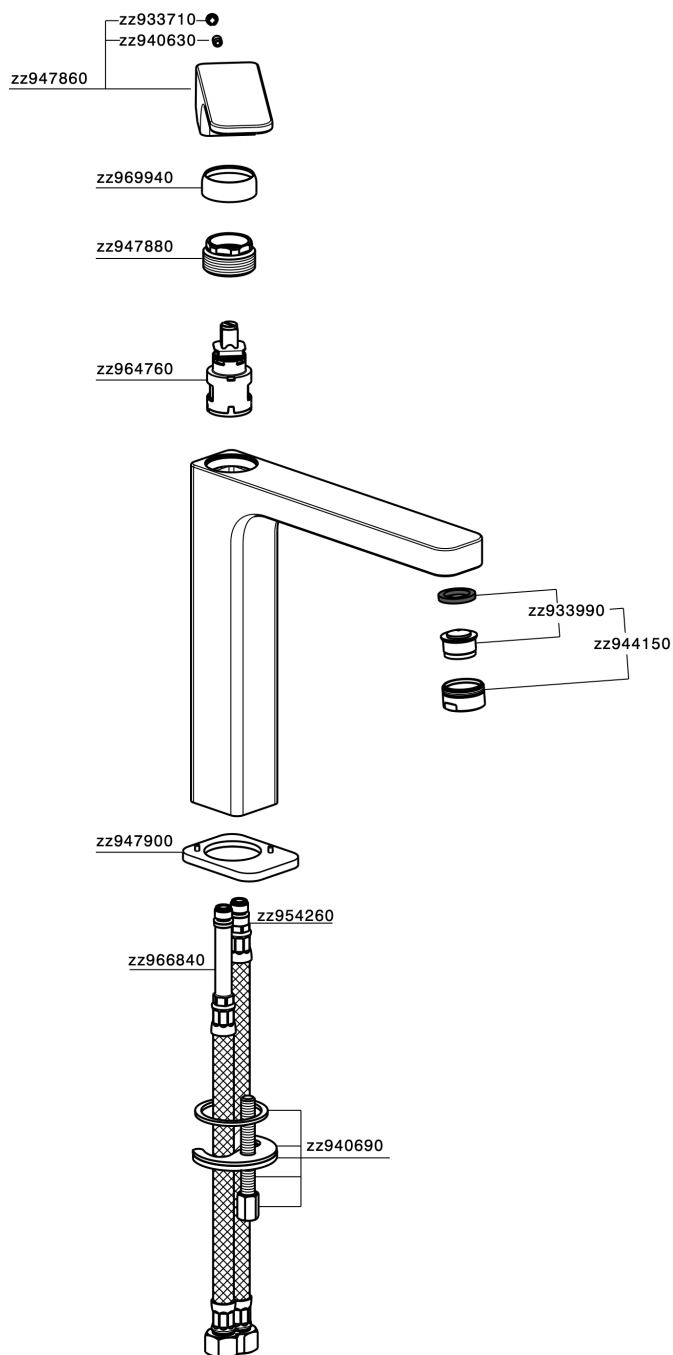

Single lever tall basin mixer CUBIC_CU003541

MODEL **CU003541**

Single lever tall basin mixer, without automatic pop-up waste, G.3/8" stainless steel flexible hoses

AVAILABLE FINISHINGS

-  **21** 21 Chrome
-  **2B** 2B Polished Nickel
-  **2F** 2F Brushed Nickel
-  **40** 40 Matt Black

CHARACTERISTICS

Cartridge Spare Parts **ZZ94240000**

25 mm Cartridge

Single lever tall basin mixer CUBIC_CU003541

CU003541

<https://en.cisal.it/single-lever-tall-basin-mixer-cubic-cu003541>

2025-01-05