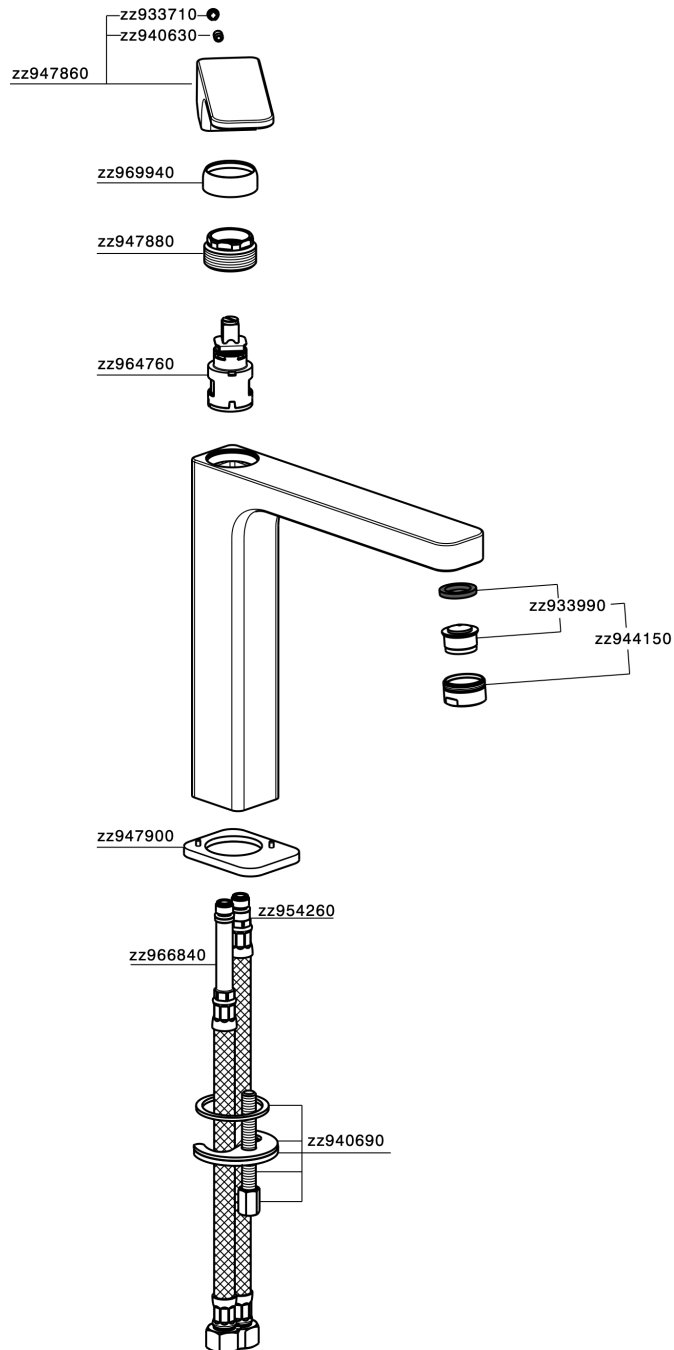

Single lever tall basin mixer CUBIC_CU003541

CU003541

<https://en.cisal.it/single-lever-tall-basin-mixer-cubic-cu003541>

2025-01-05