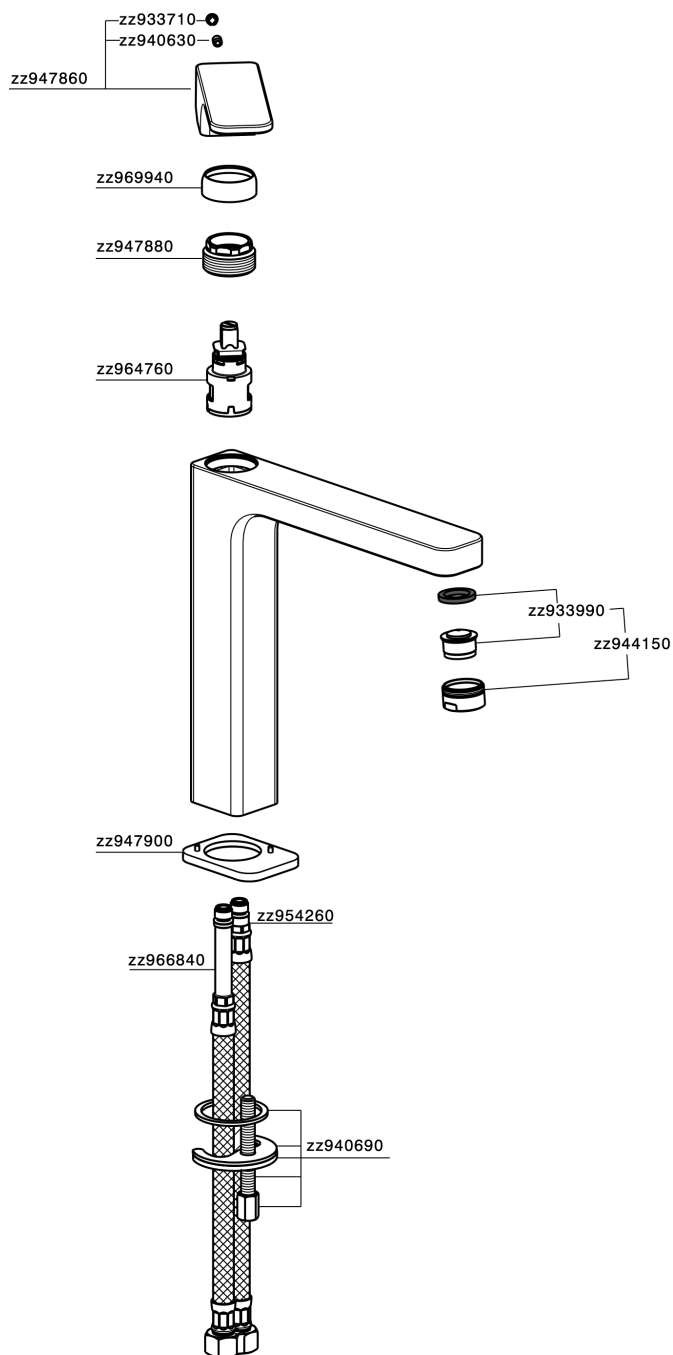

Single lever tall basin mixer CUBIC_CU003541

CU003541

<https://en.cisal.it/single-lever-tall-basin-mixer-cubic-cu003541>

2025-01-05