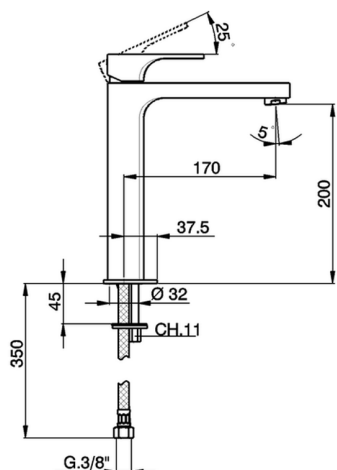

Single lever tall basin mixer CUBIC_CU003541

MODEL **CU003541**

Single lever tall basin mixer, without automatic pop-up waste, G.3/8" stainless steel flexible hoses

AVAILABLE FINISHINGS

-  **21** 21 Chrome
-  **2B** 2B Polished Nickel
-  **2F** 2F Brushed Nickel
-  **40** 40 Matt Black

CHARACTERISTICS

Cartridge Spare Parts **ZZ94240000**

25 mm Cartridge

Single lever tall basin mixer CUBIC_CU003541

CU003541

<https://en.cisal.it/single-lever-tall-basin-mixer-cubic-cu003541>

2025-01-02