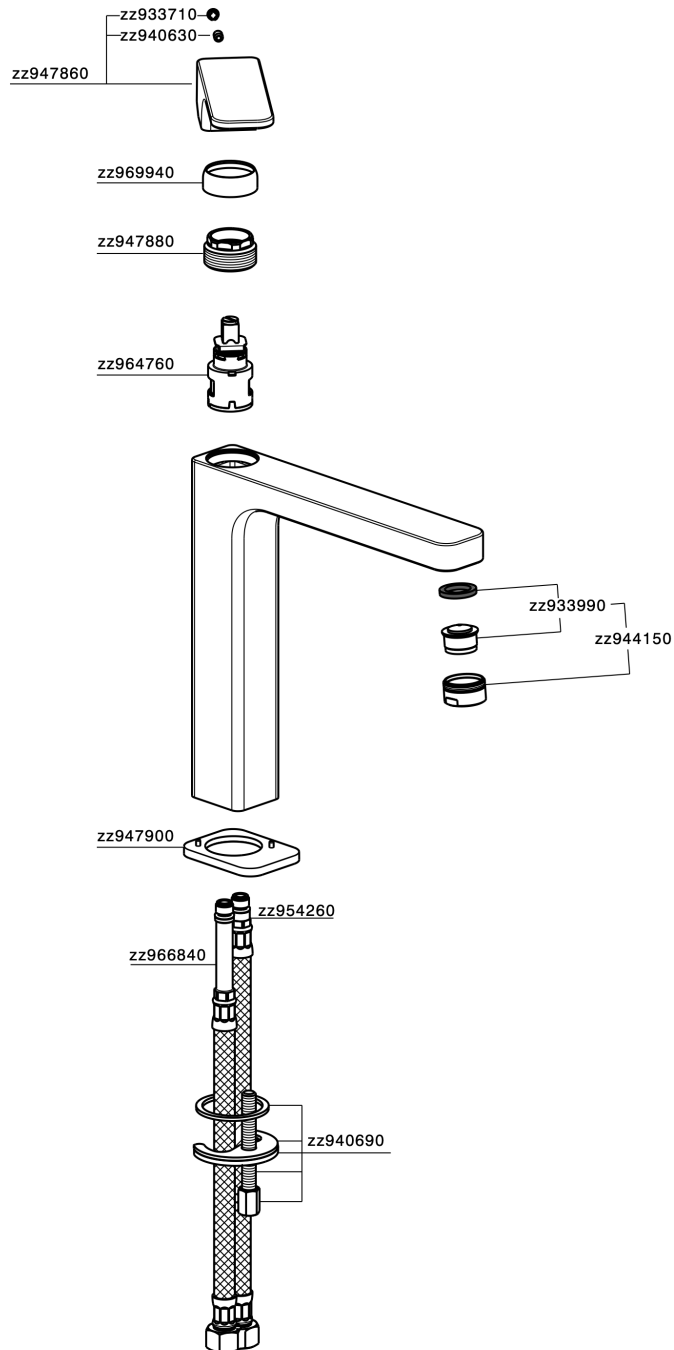

Single lever tall basin mixer CUBIC_CU003541

MODEL **CU003541**

Single lever tall basin mixer, without automatic pop-up waste, G.3/8" stainless steel flexible hoses

AVAILABLE FINISHINGS

-  **21** 21 Chrome
-  **2B** 2B Polished Nickel
-  **2F** 2F Brushed Nickel
-  **40** 40 Matt Black

CHARACTERISTICS

Cartridge Spare Parts **ZZ94240000**

25 mm Cartridge

Single lever tall basin mixer CUBIC_CU003541

CU003541

<https://en.cisal.it/single-lever-tall-basin-mixer-cubic-cu003541>

2025-01-02