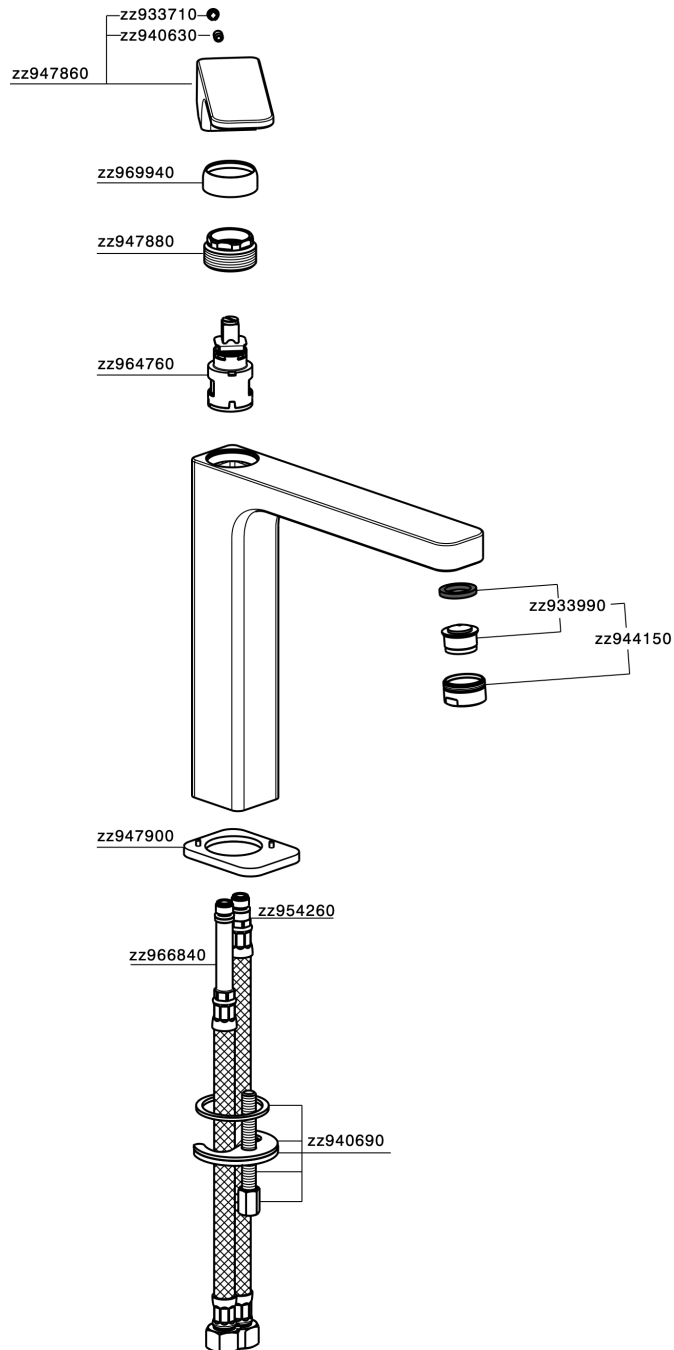

Single lever tall basin mixer CUBIC_CU003541

CU003541

<https://en.cisal.it/single-lever-tall-basin-mixer-cubic-cu003541>

2025-01-02