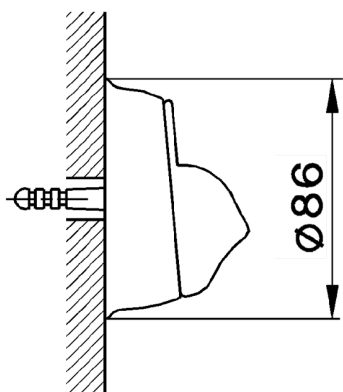

Handshower bracket ARCANA COMPONENTS_AR003620

MODEL **AR003620**

Handshower bracket

AVAILABLE FINISHINGS

-  **21** 21 Chrome
-  **24** 24 Gold
-  **26** 26 Old Copper
-  **27** 27 Old Bronze
-  **2A** 2A Satin Brushed Nickel