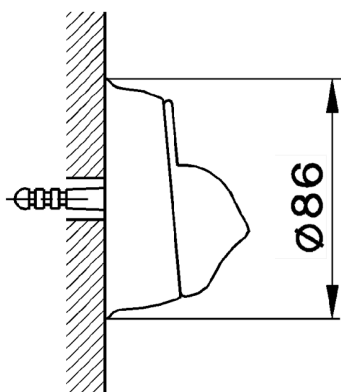

Handshower bracket ARCANA COMPONENTS_AR003620

MODEL **AR003620**

Handshower bracket

AVAILABLE FINISHINGS

-  **21** 21 Chrome
-  **24** 24 Gold
-  **26** 26 Old Copper
-  **27** 27 Old Bronze
-  **2A** 2A Satin Brushed Nickel