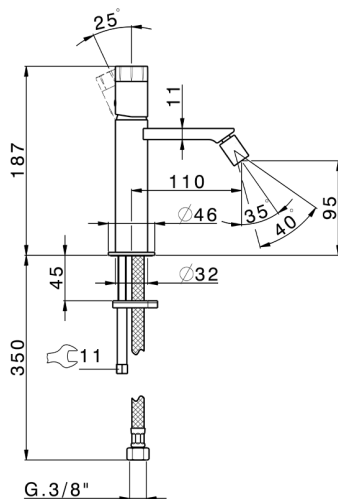

## Single lever bidet mixer MARBLE X32\_X6000564

MODEL **X6000564**

Single lever bidet mixer, without pop up waste, G.3/8"  
Stainless Steel Flexible, with marble lever, Inox AISI  
316L

AVAILABLE FINISHINGS

**5X** 5X Brushed Stainless Steel/Marquina Black Ma

CHARACTERISTICS

Cartridge Spare Parts **ZZ96550000**

**25 mm Cartridge**

2024-12-22