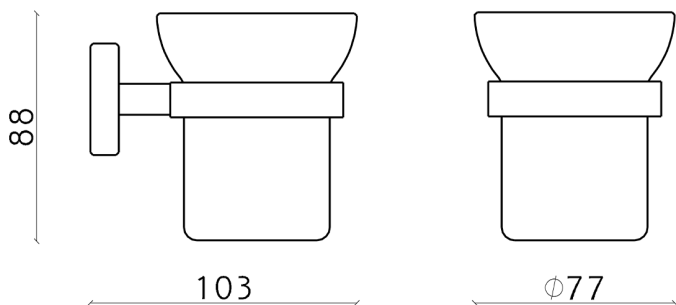

Glass holder XION_XI090501

MODEL **XI090501**

Glass holder, wall mounted glass beaker, Inox AISI 304

AVAILABLE FINISHINGS

D1 D1 Brushed Inox

CHARACTERISTICS

2026-04-06