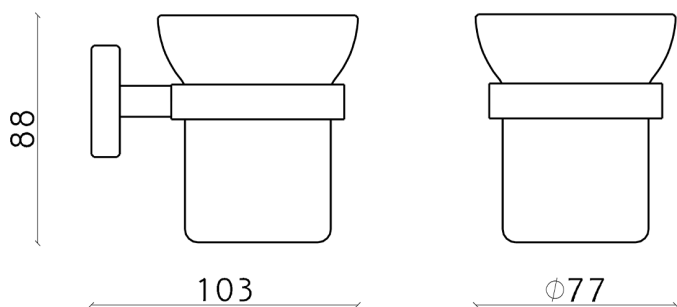

Glass holder XION_XI090501

MODEL **XI090501**

Glass holder, wall mounted glass beaker, Inox AISI 304

AVAILABLE FINISHINGS

D1 D1 Brushed Inox

CHARACTERISTICS

2026-05-17