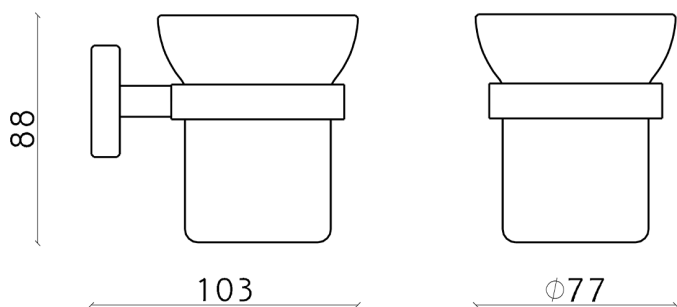

Glass holder XION_XI090501

MODEL **XI090501**

Glass holder, wall mounted glass beaker, Inox AISI 304

AVAILABLE FINISHINGS

D1 D1 Brushed Inox

CHARACTERISTICS

2026-04-27