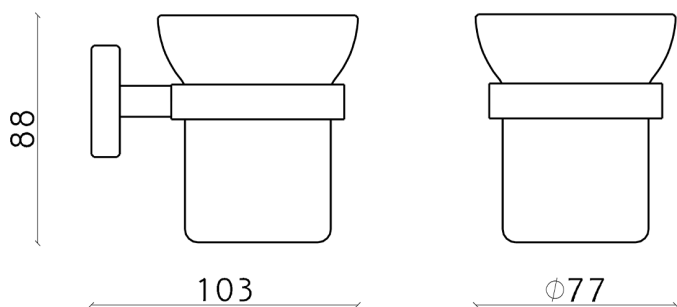

## Glass holder XION\_XI090501

MODEL **XI090501**

Glass holder, wall mounted glass beaker, Inox AISI 304

AVAILABLE FINISHINGS

**D1** D1 Brushed Inox

CHARACTERISTICS

2026-06-13