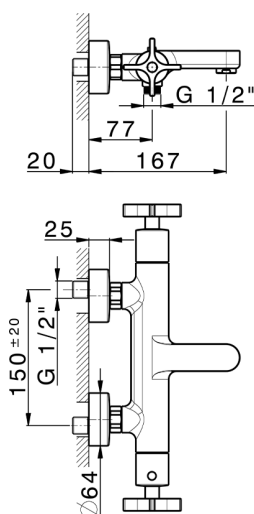

Thermostatic bath mixer GRACE_GST21016

MODEL **GST21016**

Thermostatic bath mixer, without shower set, 1/2" M flexible connection

AVAILABLE FINISHINGS

-  **21** 21 Chrome
-  **2F** 2F Brushed Nickel
-  **2W** 2W Brushed Gold
-  **5H** 5H Dark Brass Brushed
-  **5L** 5L Brushed Black Titanium
-  **6T** 6T Chrome/Matt Black

CHARACTERISTICS

Cartridge Spare Parts **22.04A.AR - ZZ97279004**

Argo 2 (long filter) Thermostatic Valve

DeviaStop

The Cisal Devia Stop technology allows to adjust the water flow and to direct it to the selected output point (overhead soaker, hand shower, etc).