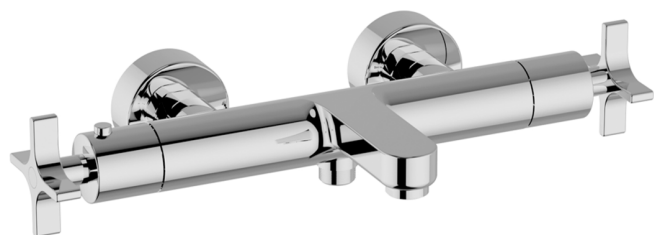

Thermostatic bath mixer GRACE_GST21016

MODEL **GST21016**

Thermostatic bath mixer, without shower set, 1/2" M flexible connection

AVAILABLE FINISHINGS

-  **21** 21 Chrome
-  **2F** 2F Brushed Nickel
-  **2W** 2W Brushed Gold
-  **5H** 5H Dark Brass Brushed
-  **5L** 5L Brushed Black Titanium
-  **6T** 6T Chrome/Matt Black

CHARACTERISTICS

Cartridge Spare Parts **22.04A.AR - ZZ97279004**

Argo 2 (long filter) Thermostatic Valve

DeviaStop

The Cisal Devia Stop technology allows to adjust the water flow and to direct it to the selected output point (overhead soaker, hand shower, etc).

Thermostatic

The Cisal thermostatic is your personal water manager, helping you to handle, control and save water and energy.

2026-04-08