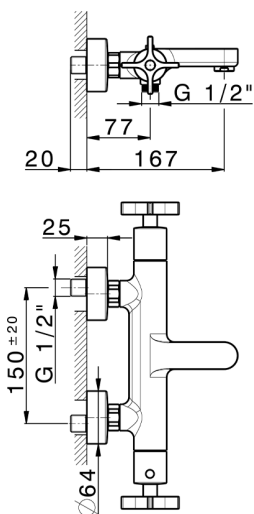

Thermostatic bath mixer GRACE_GST21016

MODEL **GST21016**

Thermostatic bath mixer, without shower set, 1/2" M flexible connection

AVAILABLE FINISHINGS

-  **21** 21 Chrome
-  **2F** 2F Brushed Nickel
-  **2W** 2W Brushed Gold
-  **5H** 5H Dark Brass Brushed
-  **5L** 5L Brushed Black Titanium
-  **6T** 6T Chrome/Matt Black

CHARACTERISTICS

Cartridge Spare Parts **22.04A.AR - ZZ97279004**

Argo 2 (long filter) Thermostatic Valve

DeviaStop

The Cisal Devia Stop technology allows to adjust the water flow and to direct it to the selected output point (overhead soaker, hand shower, etc).