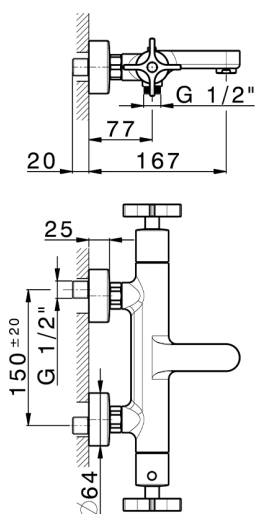

## Thermostatic bath mixer GRACE\_GST21016

MODEL **GST21016**

Thermostatic bath mixer, without shower set, 1/2" M flexible connection

### CHARACTERISTICS

Cartridge Spare Parts **22.04A.AR - ZZ97279004**

**Argo 2 (long filter) Thermostatic Valve**