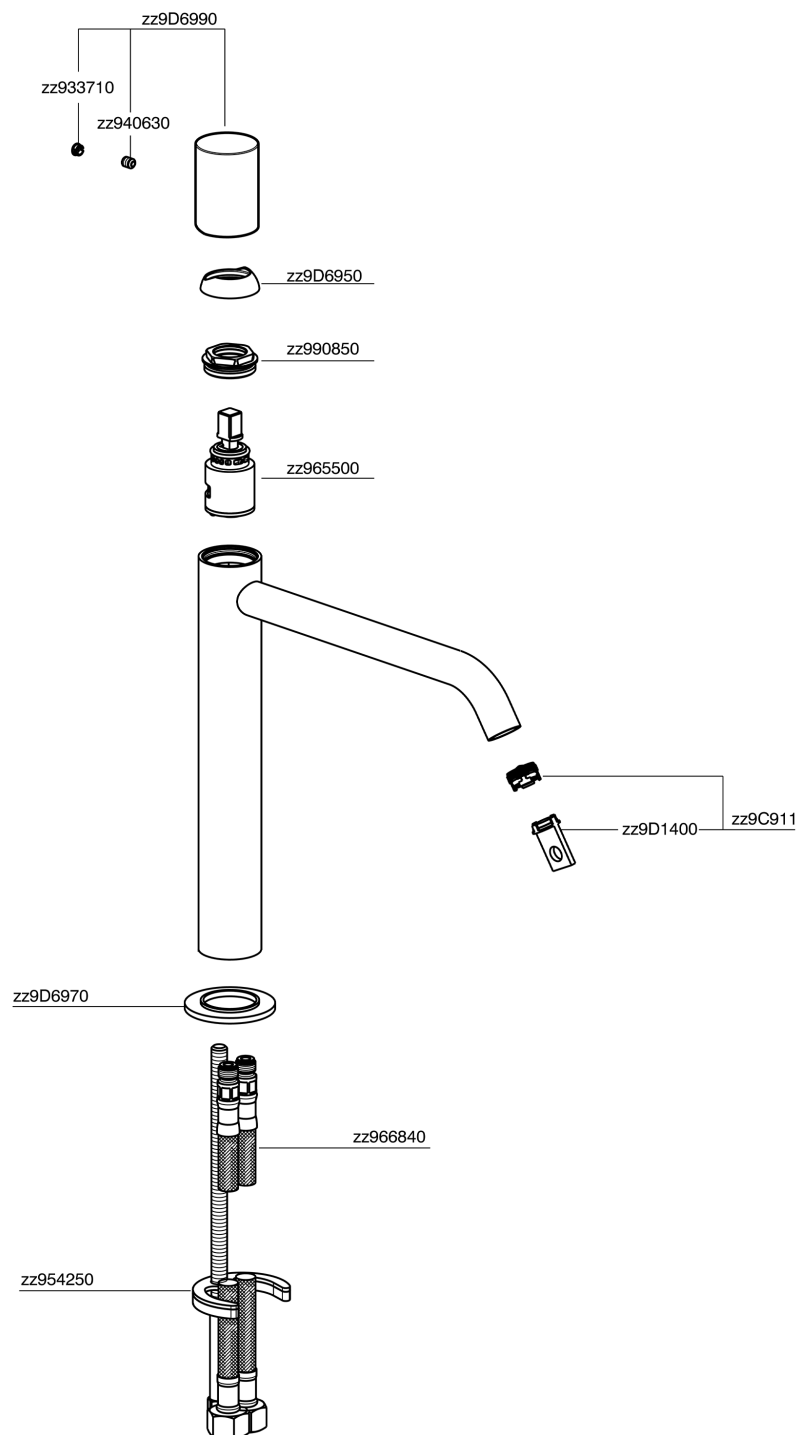

Single lever tall washbasin mixer SMOOTH X32_X3003544

MODEL **X3003544**

Single lever tall washbasin mixer, without automatic pop up waste, G.3/8" Stainless Steel Flexible, with smooth lever, Inox AISI 316L

AVAILABLE FINISHINGS

-  **D1** D1 Brushed Inox
-  **5H** 5H Dark Brass Brushed
-  **5L** 5L Brushed Black Titanium
-  **5N** 5N Brushed Rose Gold

CHARACTERISTICS

Cartridge Spare Parts **ZZ96550000**

25 mm Cartridge

Single lever tall washbasin mixer SMOOTH X32_X3003544

X3003544

<https://en.cisal.it/single-lever-tall-washbasin-mixer-smooth-x32-x3003544>

2026-04-06