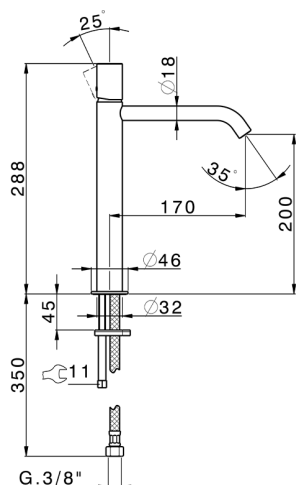

Single lever tall washbasin mixer SMOOTH X32_X3003544

MODEL **X3003544**

Single lever tall washbasin mixer, without automatic pop up waste, G.3/8" Stainless Steel Flexible, with smooth lever, Inox AISI 316L

AVAILABLE FINISHINGS

-  **D1** D1 Brushed Inox
-  **5H** 5H Dark Brass Brushed
-  **5L** 5L Brushed Black Titanium
-  **5N** 5N Brushed Rose Gold

CHARACTERISTICS

Cartridge Spare Parts **ZZ96550000**

25 mm Cartridge

Single lever tall washbasin mixer SMOOTH X32_X3003544

X3003544

<https://en.cisal.it/single-lever-tall-washbasin-mixer-smooth-x32-x3003544>

2026-04-06