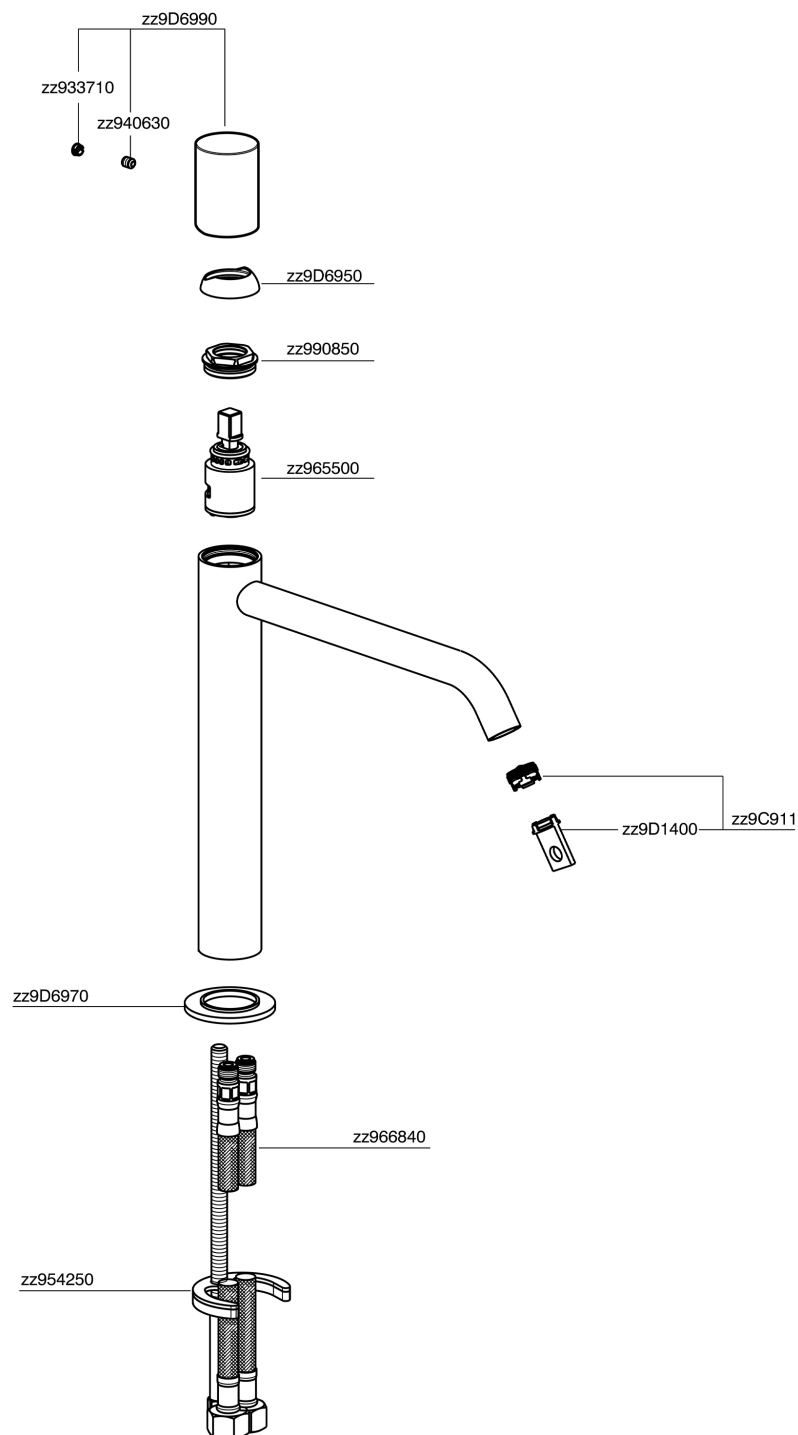

Single lever tall washbasin mixer SMOOTH X32_X3003544

X3003544

<https://en.cisal.it/single-lever-tall-washbasin-mixer-smooth-x32-x3003544>

2026-06-13