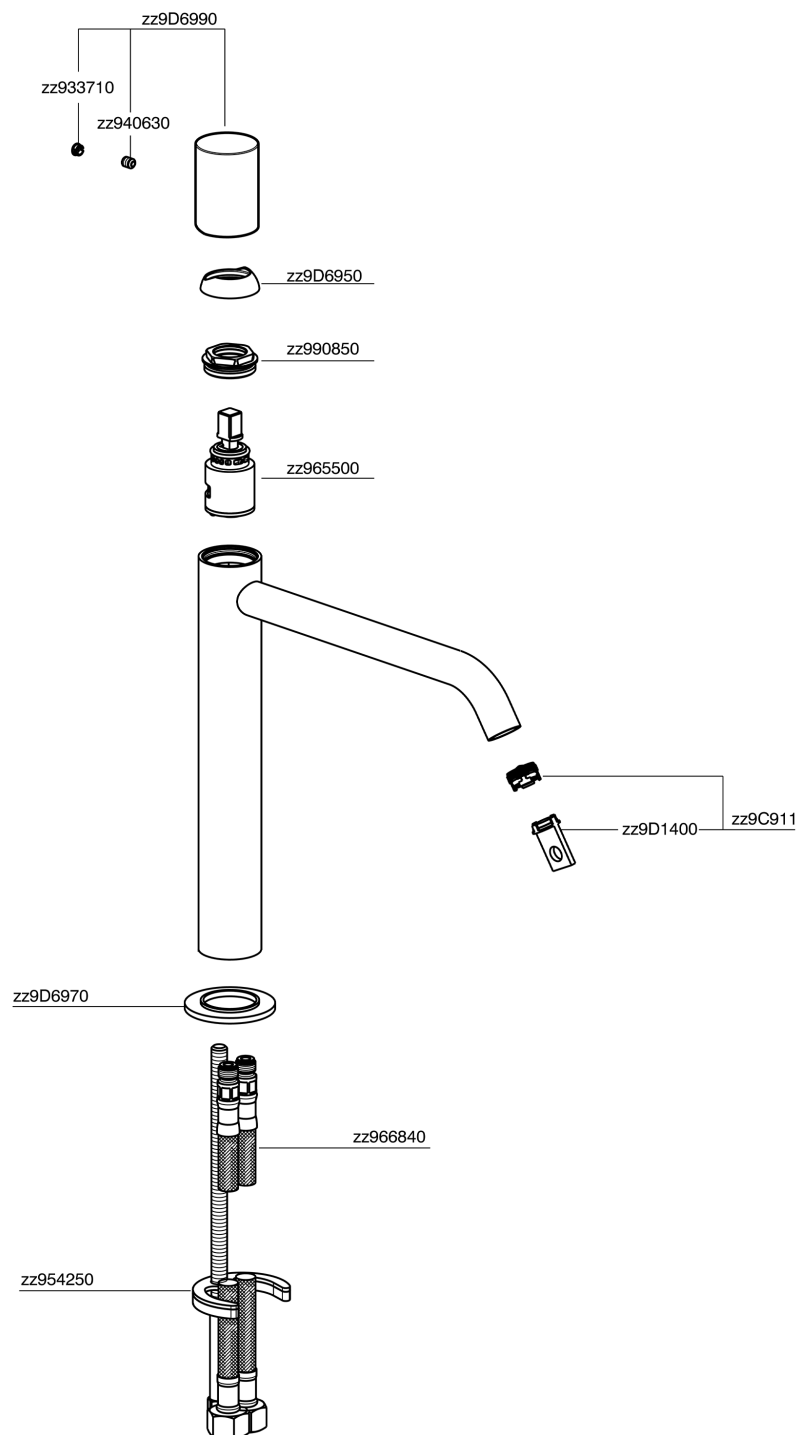

Single lever tall washbasin mixer SMOOTH X32_X3003544

MODEL **X3003544**

Single lever tall washbasin mixer, without automatic pop up waste, G.3/8" Stainless Steel Flexible, with smooth lever, Inox AISI 316L

AVAILABLE FINISHINGS

-  **D1** D1 Brushed Inox
-  **5H** 5H Dark Brass Brushed
-  **5L** 5L Brushed Black Titanium
-  **5N** 5N Brushed Rose Gold

CHARACTERISTICS

Cartridge Spare Parts **ZZ96550000**

25 mm Cartridge

Single lever tall washbasin mixer SMOOTH X32_X3003544

X3003544

<https://en.cisal.it/single-lever-tall-washbasin-mixer-smooth-x32-x3003544>

2026-06-14