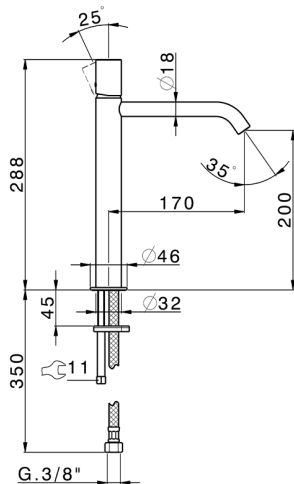

Single lever tall washbasin mixer SMOOTH X32_X3003544

MODEL **X3003544**

Single lever tall washbasin mixer, without automatic pop up waste, G.3/8" Stainless Steel Flexible, with smooth lever, Inox AISI 316L

AVAILABLE FINISHINGS

-  **D1** D1 Brushed Inox
-  **5H** 5H Dark Brass Brushed
-  **5L** 5L Brushed Black Titanium
-  **5N** 5N Brushed Rose Gold

CHARACTERISTICS

Cartridge Spare Parts **ZZ96550000**

25 mm Cartridge

Single lever tall washbasin mixer SMOOTH X32_X3003544

X3003544

<https://en.cisal.it/single-lever-tall-washbasin-mixer-smooth-x32-x3003544>

2026-06-14