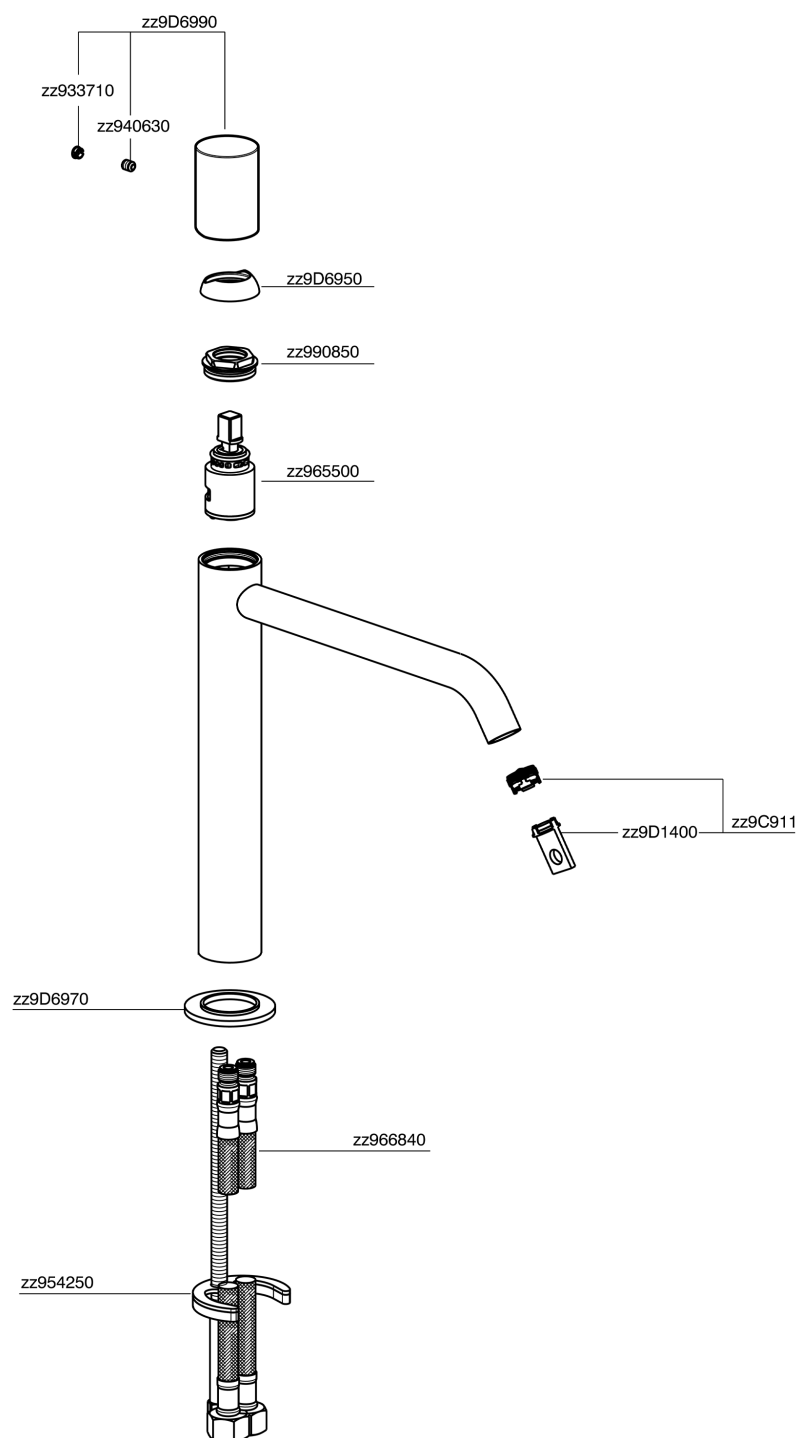

Single lever tall washbasin mixer SMOOTH X32_X3003544

X3003544

<https://en.cisal.it/single-lever-tall-washbasin-mixer-smooth-x32-x3003544>

2026-05-17