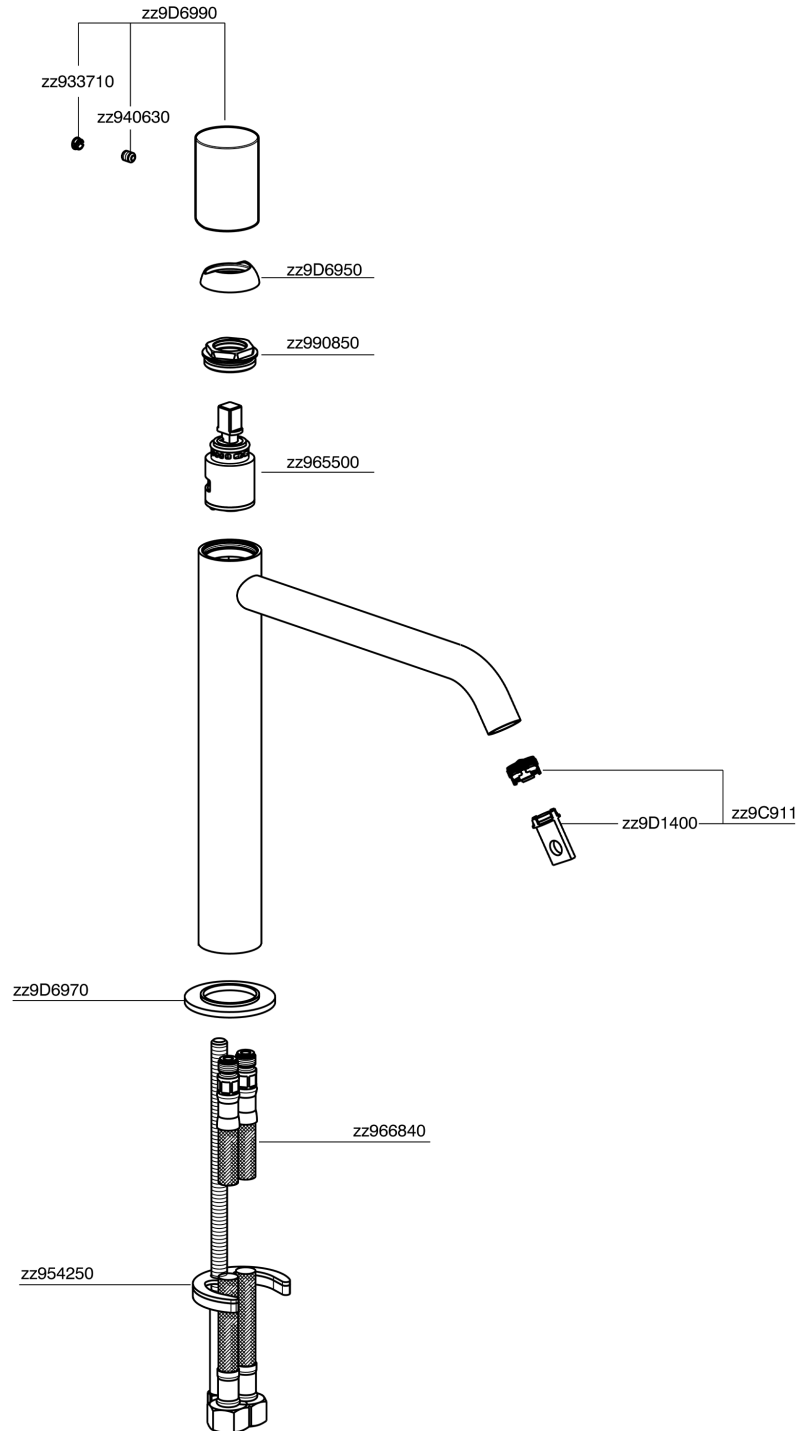

## Single lever tall washbasin mixer SMOOTH X32\_X3003544

X3003544

<https://en.cisal.it/single-lever-tall-washbasin-mixer-smooth-x32-x3003544>

2026-04-26