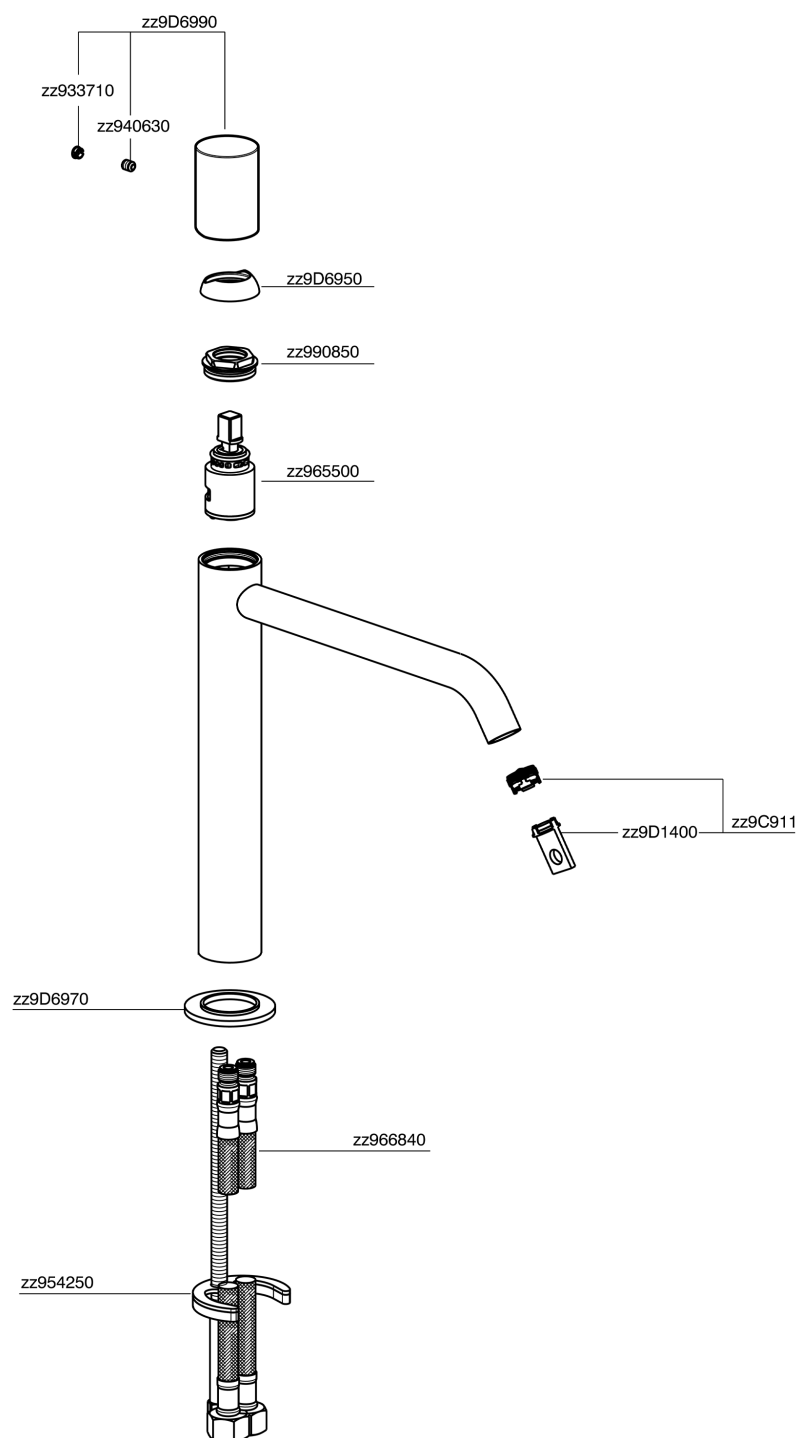

Single lever tall washbasin mixer SMOOTH X32_X3003544

X3003544

<https://en.cisal.it/single-lever-tall-washbasin-mixer-smooth-x32-x3003544>

2026-06-14