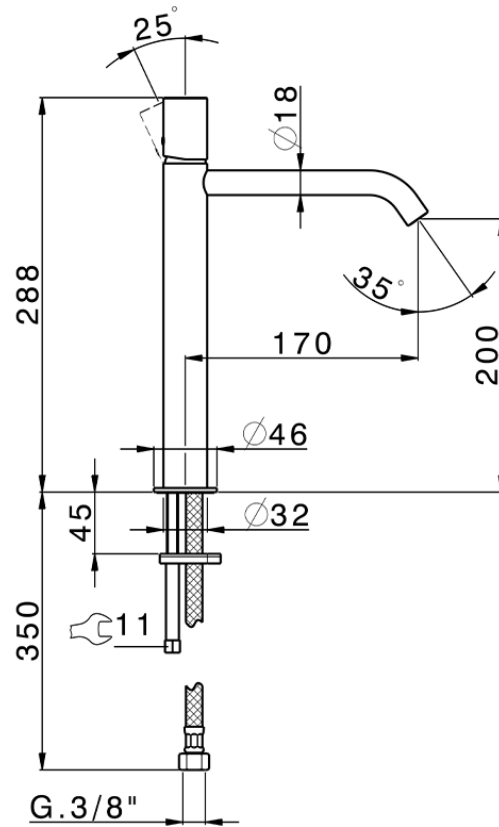

Single lever tall washbasin mixer SMOOTH X32_X3003544

X3003544

<https://en.cisal.it/single-lever-tall-washbasin-mixer-smooth-x32-x3003544>

2026-04-26