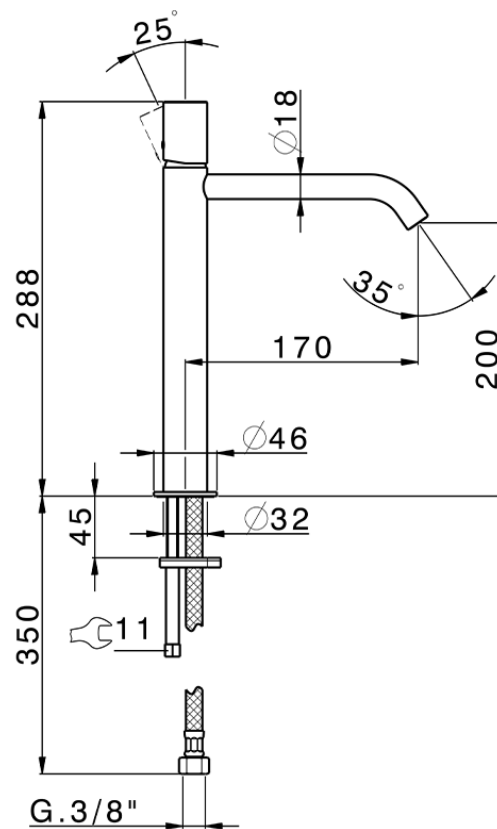

## Single lever tall washbasin mixer SMOOTH X32\_X3003544

X3003544

<https://en.cisal.it/single-lever-tall-washbasin-mixer-smooth-x32-x3003544>

2026-05-17