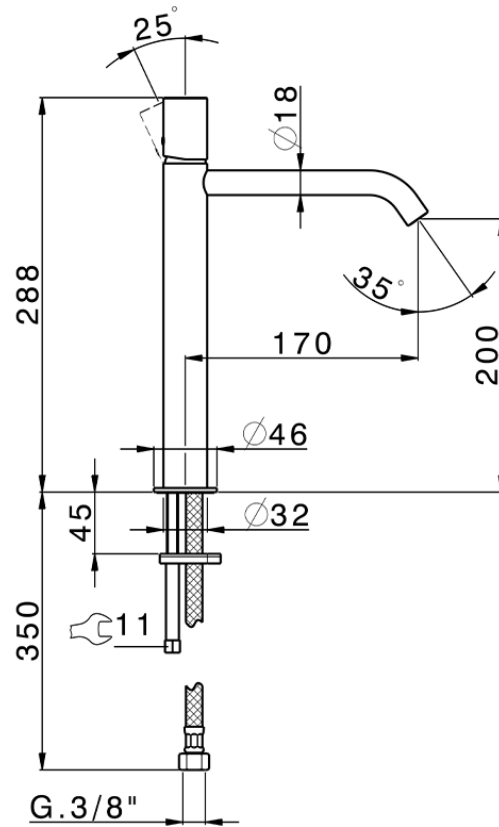

## Single lever tall washbasin mixer SMOOTH X32\_X3003544

X3003544

<https://en.cisal.it/single-lever-tall-washbasin-mixer-smooth-x32-x3003544>

2026-06-13