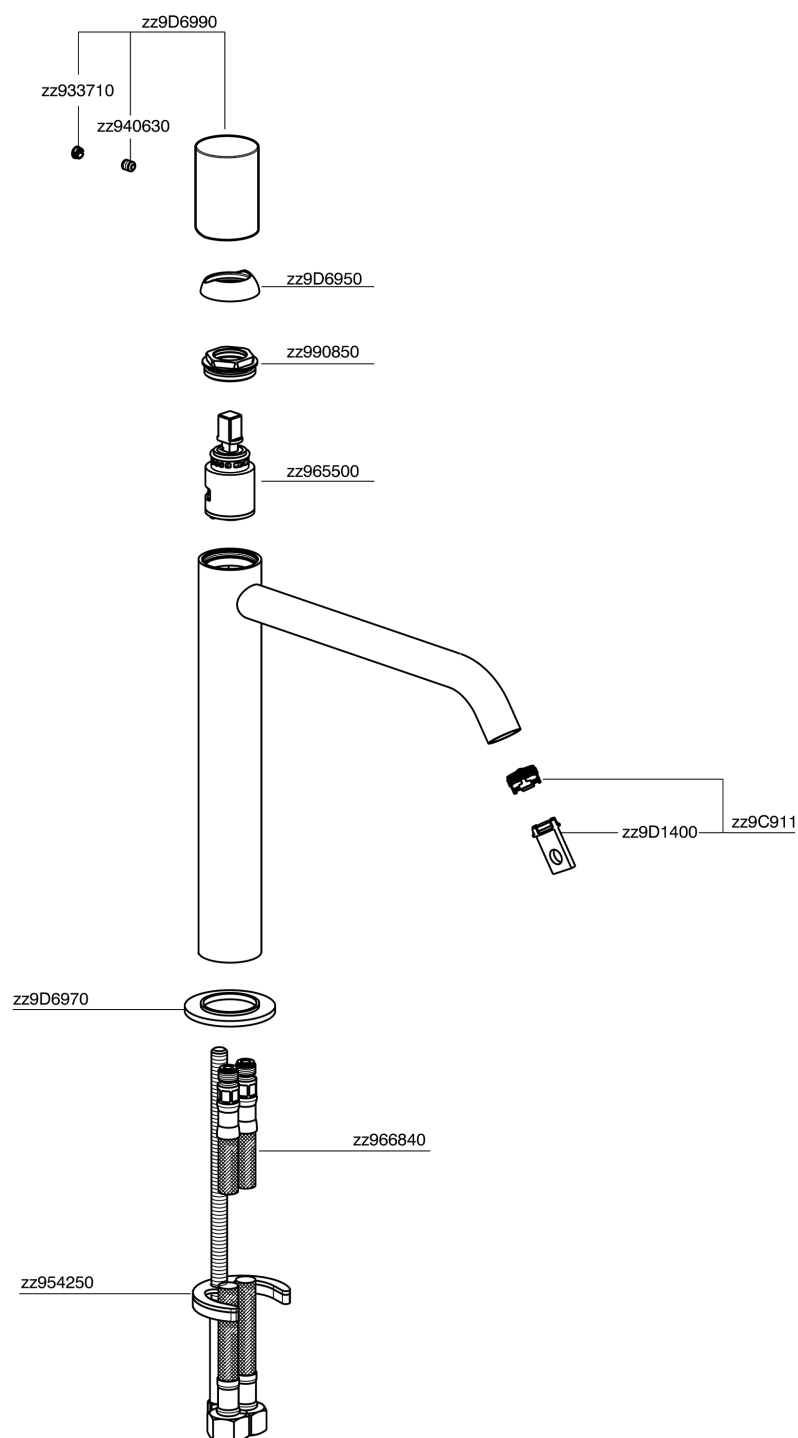

## Single lever tall washbasin mixer SMOOTH X32\_X3003544

MODEL **X3003544**

Single lever tall washbasin mixer, without automatic pop up waste, G.3/8" Stainless Steel Flexible, with smooth lever, Inox AISI 316L

### CHARACTERISTICS

Cartridge Spare Parts **ZZ96550000**

**25 mm Cartridge**

## Single lever tall washbasin mixer SMOOTH X32\_X3003544

X3003544

<https://en.cisal.it/single-lever-tall-washbasin-mixer-smooth-x32-x3003544>

2026-06-13