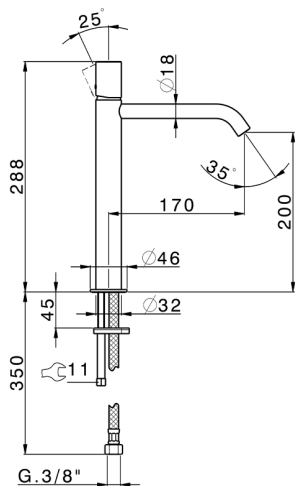

Single lever tall washbasin mixer SMOOTH X32_X3003544

MODEL **X3003544**

Single lever tall washbasin mixer, without automatic pop up waste, G.3/8" Stainless Steel Flexible, with smooth lever, Inox AISI 316L

AVAILABLE FINISHINGS

-  **D1** D1 Brushed Inox
-  **5H** 5H Dark Brass Brushed
-  **5L** 5L Brushed Black Titanium
-  **5N** 5N Brushed Rose Gold

CHARACTERISTICS

Cartridge Spare Parts **ZZ96550000**

25 mm Cartridge

Single lever tall washbasin mixer SMOOTH X32_X3003544

X3003544

<https://en.cisal.it/single-lever-tall-washbasin-mixer-smooth-x32-x3003544>

2026-04-26