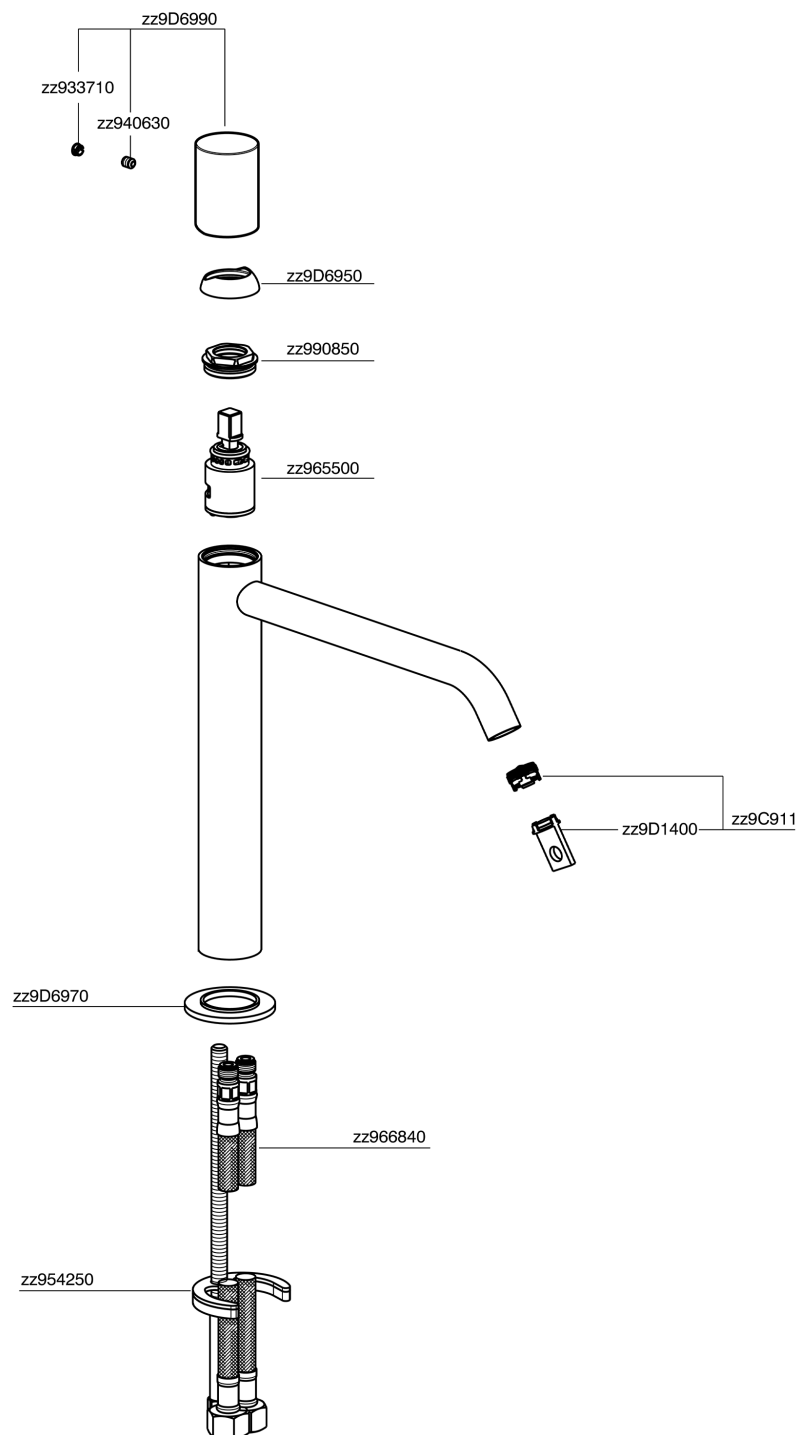

Single lever tall washbasin mixer SMOOTH X32_X3003544

MODEL **X3003544**

Single lever tall washbasin mixer, without automatic pop up waste, G.3/8" Stainless Steel Flexible, with smooth lever, Inox AISI 316L

AVAILABLE FINISHINGS

-  **D1** D1 Brushed Inox
-  **5H** 5H Dark Brass Brushed
-  **5L** 5L Brushed Black Titanium
-  **5N** 5N Brushed Rose Gold

CHARACTERISTICS

Cartridge Spare Parts **ZZ96550000**

25 mm Cartridge

Single lever tall washbasin mixer SMOOTH X32_X3003544

X3003544

<https://en.cisal.it/single-lever-tall-washbasin-mixer-smooth-x32-x3003544>

2026-04-26