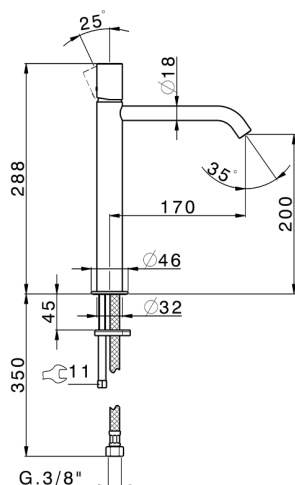

## Single lever tall washbasin mixer SMOOTH X32\_X3003544

MODEL **X3003544**

Single lever tall washbasin mixer, without automatic pop up waste, G.3/8" Stainless Steel Flexible, with smooth lever, Inox AISI 316L

### CHARACTERISTICS

Cartridge Spare Parts **ZZ96550000**

**25 mm Cartridge**

## Single lever tall washbasin mixer SMOOTH X32\_X3003544

X3003544

<https://en.cisal.it/single-lever-tall-washbasin-mixer-smooth-x32-x3003544>

2026-06-13