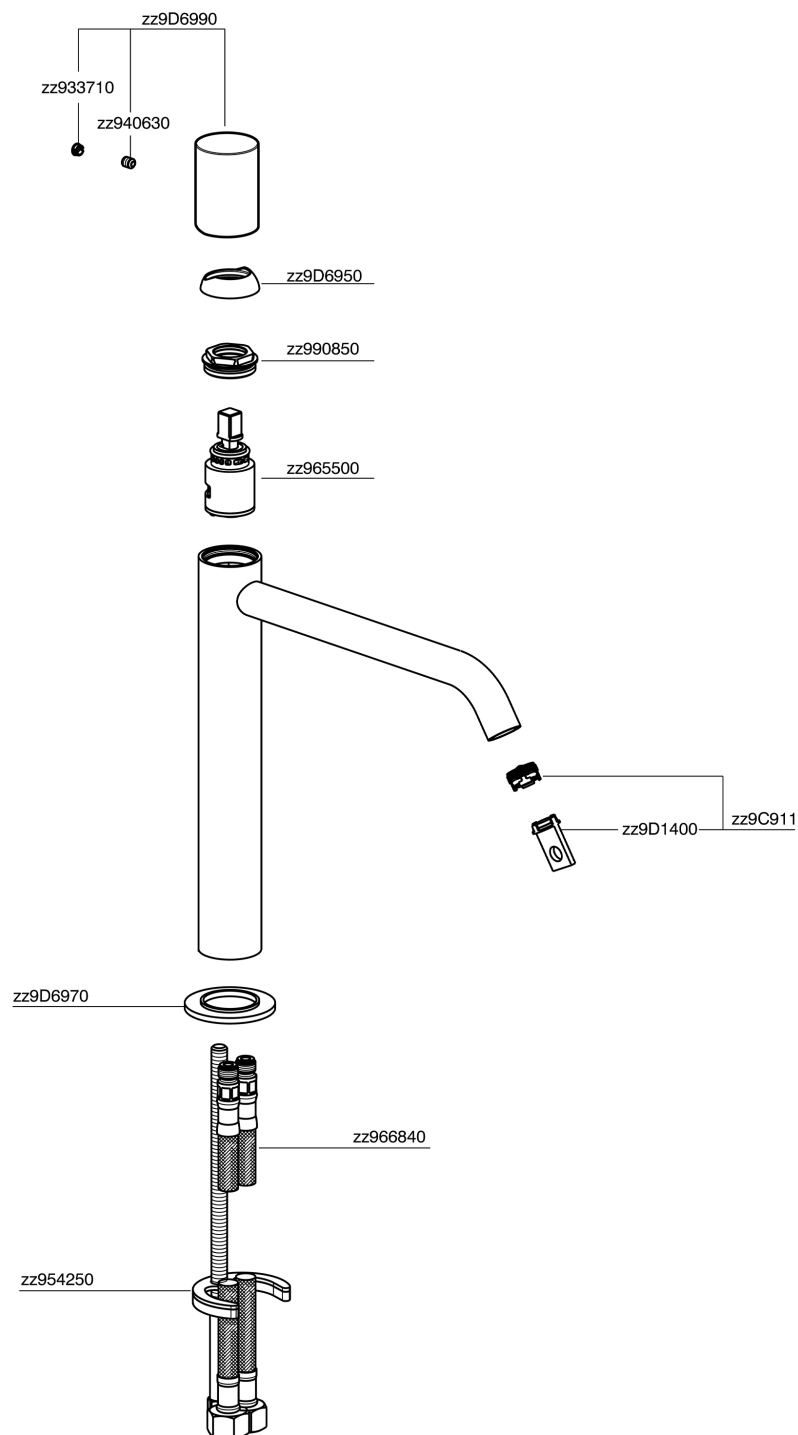

Single lever tall washbasin mixer SMOOTH X32_X3003544

X3003544

<https://en.cisal.it/single-lever-tall-washbasin-mixer-smooth-x32-x3003544>

2026-05-17