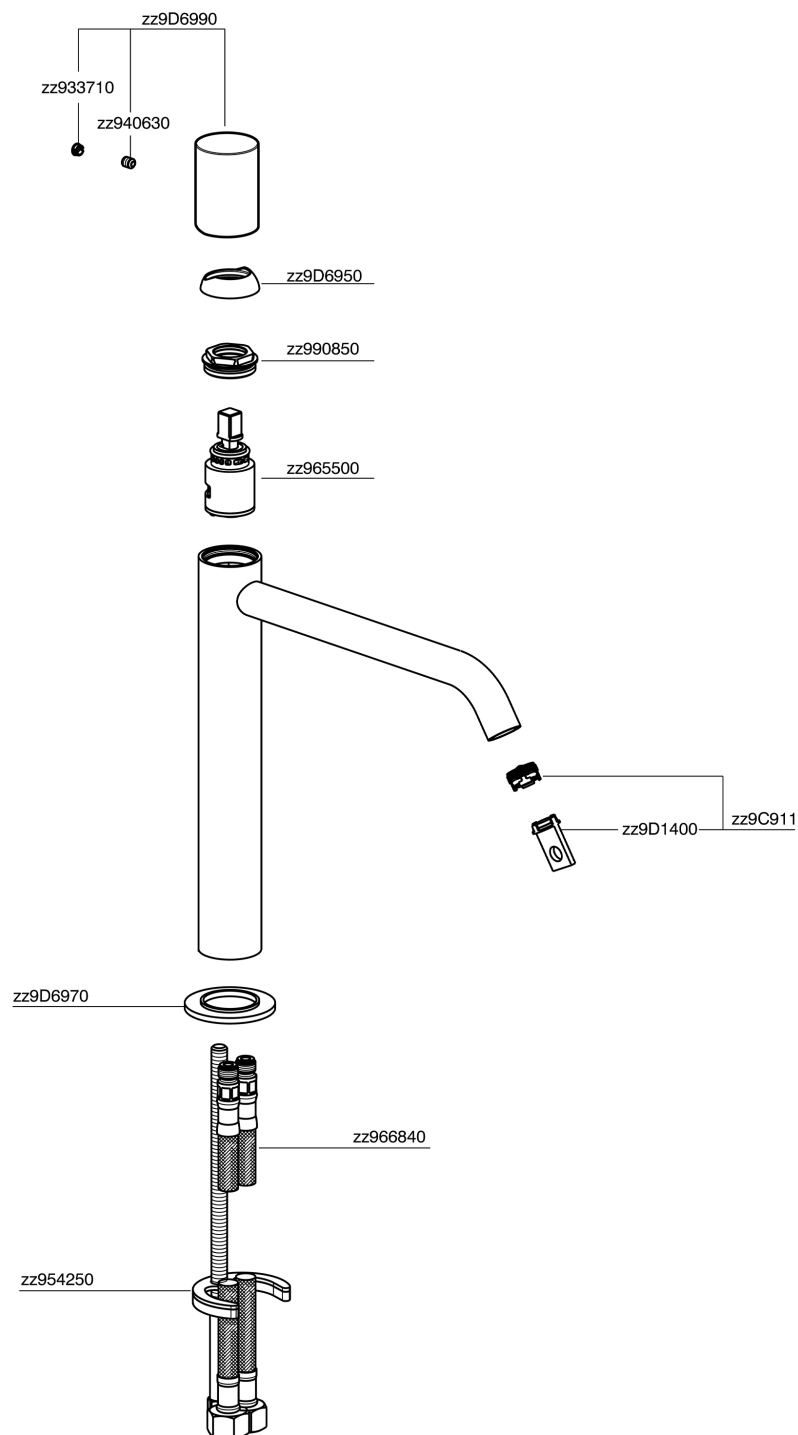

Single lever tall washbasin mixer SMOOTH X32_X3003544

X3003544

<https://en.cisal.it/single-lever-tall-washbasin-mixer-smooth-x32-x3003544>

2026-04-06