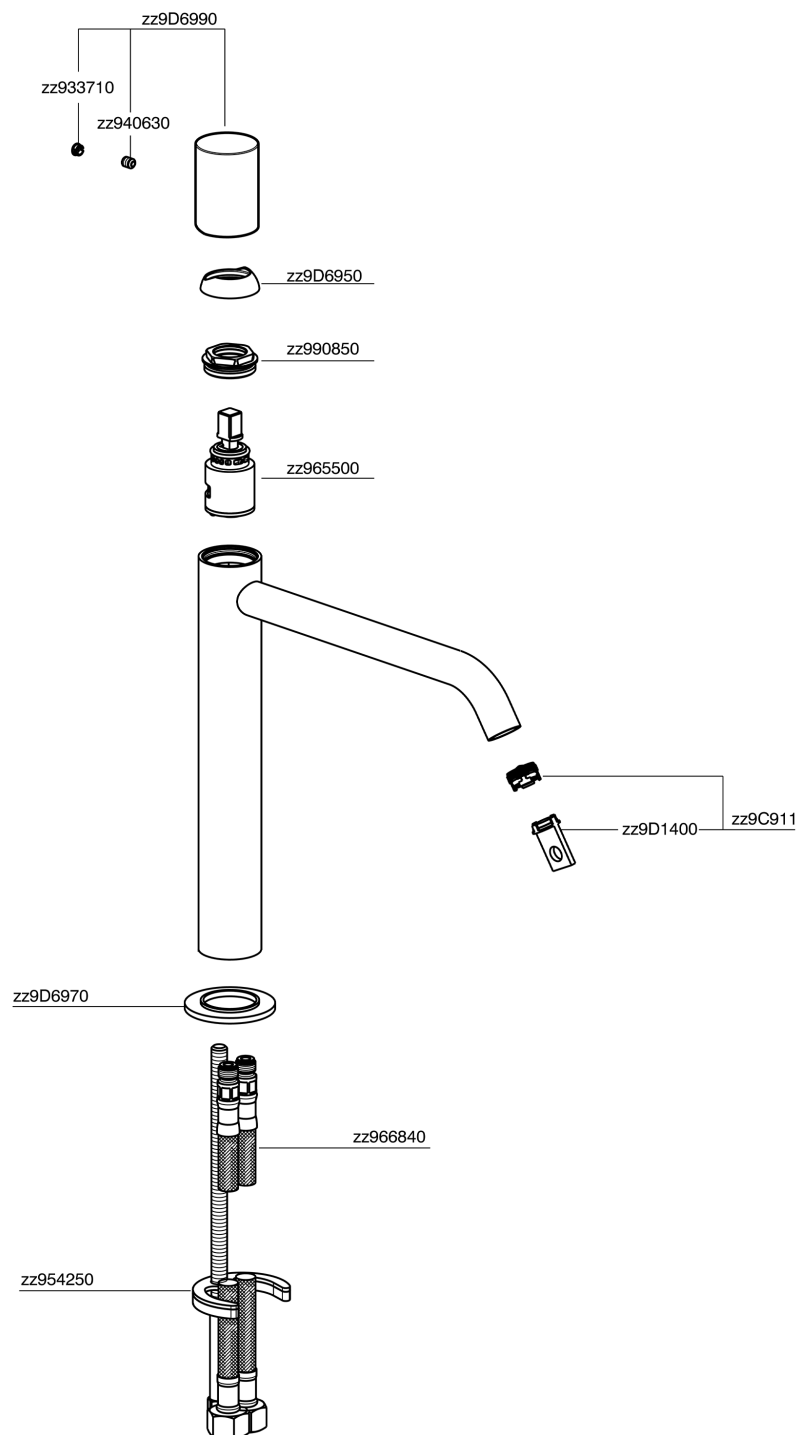

Single lever tall washbasin mixer SMOOTH X32_X3003544

MODEL **X3003544**

Single lever tall washbasin mixer, without automatic pop up waste, G.3/8" Stainless Steel Flexible, with smooth lever, Inox AISI 316L

AVAILABLE FINISHINGS

-  **D1** D1 Brushed Inox
-  **5H** 5H Dark Brass Brushed
-  **5L** 5L Brushed Black Titanium
-  **5N** 5N Brushed Rose Gold

CHARACTERISTICS

Cartridge Spare Parts **ZZ96550000**

25 mm Cartridge

Single lever tall washbasin mixer SMOOTH X32_X3003544

X3003544

<https://en.cisal.it/single-lever-tall-washbasin-mixer-smooth-x32-x3003544>

2026-05-17