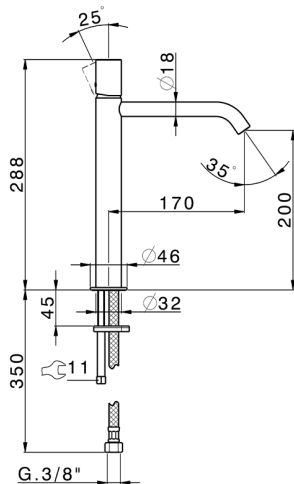

Single lever tall washbasin mixer SMOOTH X32_X3003544

MODEL **X3003544**

Single lever tall washbasin mixer, without automatic pop up waste, G.3/8" Stainless Steel Flexible, with smooth lever, Inox AISI 316L

AVAILABLE FINISHINGS

-  **D1** D1 Brushed Inox
-  **5H** 5H Dark Brass Brushed
-  **5L** 5L Brushed Black Titanium
-  **5N** 5N Brushed Rose Gold

CHARACTERISTICS

Cartridge Spare Parts **ZZ96550000**

25 mm Cartridge

Single lever tall washbasin mixer SMOOTH X32_X3003544

X3003544

<https://en.cisal.it/single-lever-tall-washbasin-mixer-smooth-x32-x3003544>

2026-05-17