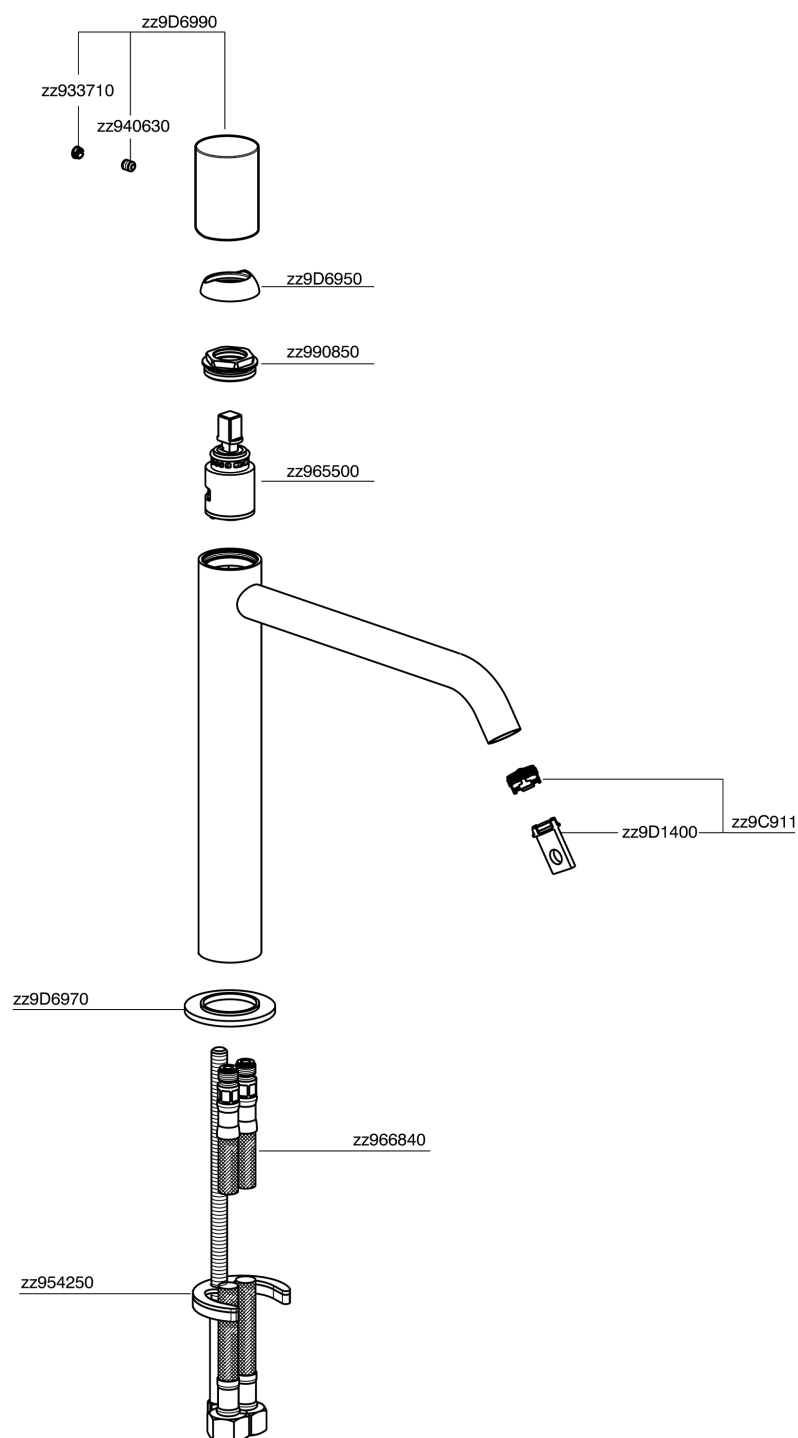

Single lever tall washbasin mixer SMOOTH X32_X3003544

MODEL **X3003544**

Single lever tall washbasin mixer, without automatic pop up waste, G.3/8" Stainless Steel Flexible, with smooth lever, Inox AISI 316L

AVAILABLE FINISHINGS

-  **D1** D1 Brushed Inox
-  **5H** 5H Dark Brass Brushed
-  **5L** 5L Brushed Black Titanium
-  **5N** 5N Brushed Rose Gold

CHARACTERISTICS

Cartridge Spare Parts **ZZ96550000**

25 mm Cartridge

Single lever tall washbasin mixer SMOOTH X32_X3003544

X3003544

<https://en.cisal.it/single-lever-tall-washbasin-mixer-smooth-x32-x3003544>

2026-06-13