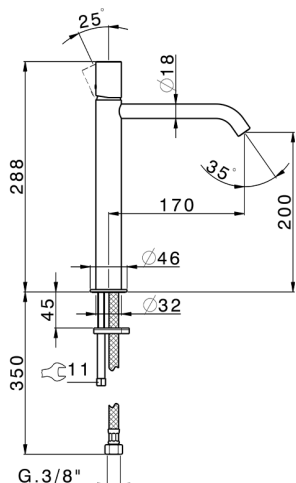

Single lever tall washbasin mixer SMOOTH X32_X3003544

MODEL **X3003544**

Single lever tall washbasin mixer, without automatic pop up waste, G.3/8" Stainless Steel Flexible, with smooth lever, Inox AISI 316L

AVAILABLE FINISHINGS

-  **D1** D1 Brushed Inox
-  **5H** 5H Dark Brass Brushed
-  **5L** 5L Brushed Black Titanium
-  **5N** 5N Brushed Rose Gold

CHARACTERISTICS

Cartridge Spare Parts **ZZ96550000**

25 mm Cartridge

Single lever tall washbasin mixer SMOOTH X32_X3003544

X3003544

<https://en.cisal.it/single-lever-tall-washbasin-mixer-smooth-x32-x3003544>

2026-06-13