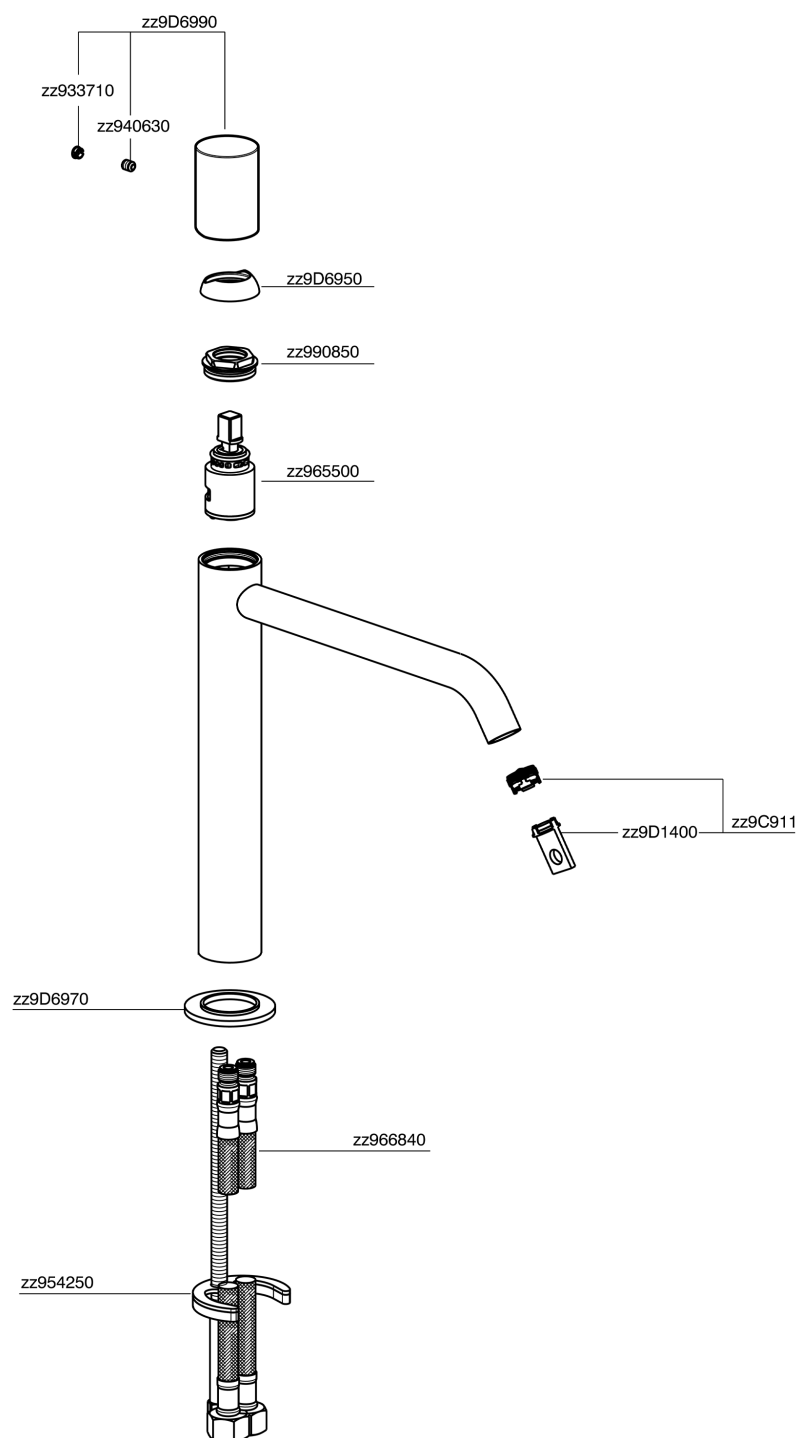

## Single lever tall washbasin mixer SMOOTH X32\_X3003544

X3003544

<https://en.cisal.it/single-lever-tall-washbasin-mixer-smooth-x32-x3003544>

2026-06-13