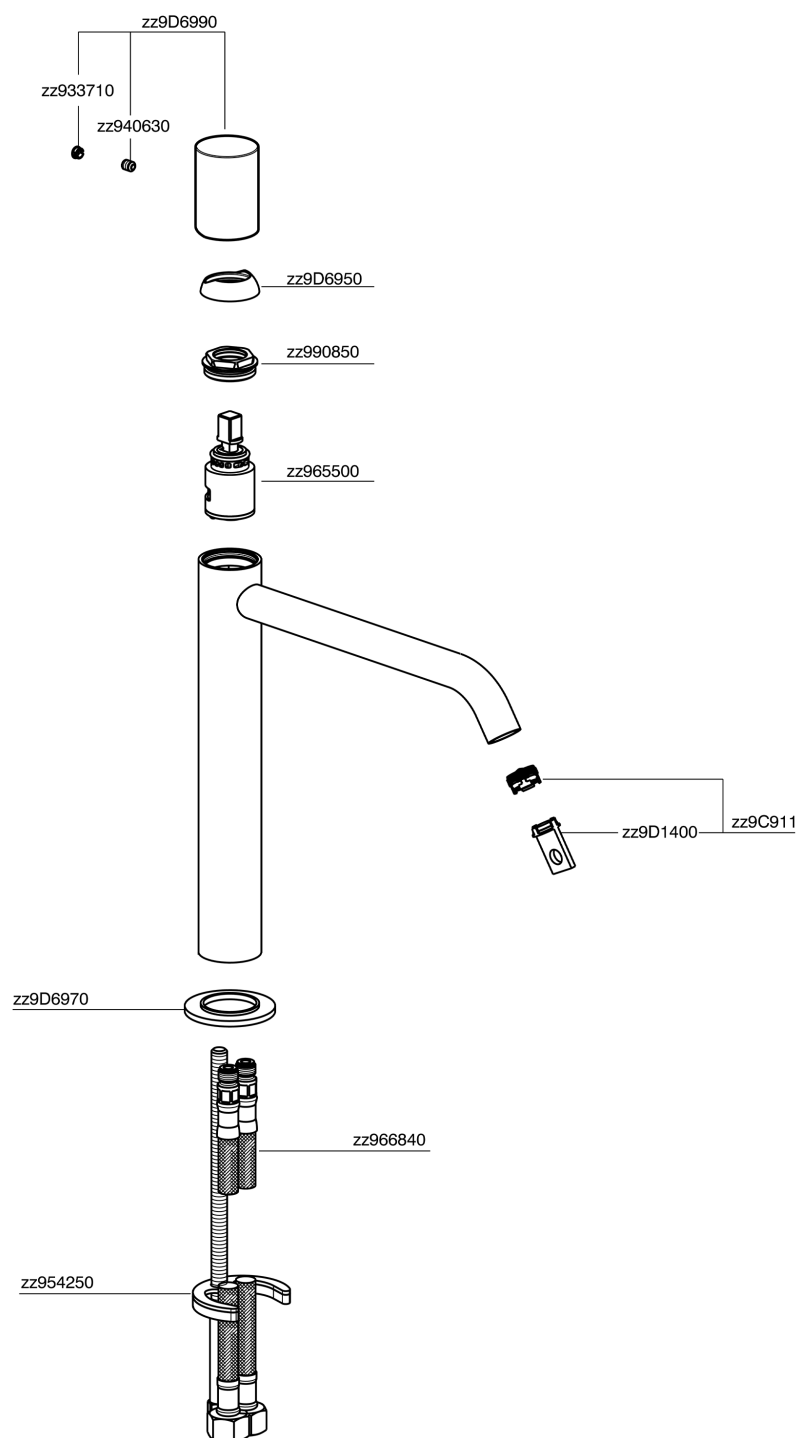

Single lever tall washbasin mixer SMOOTH X32_X3003544

X3003544

<https://en.cisal.it/single-lever-tall-washbasin-mixer-smooth-x32-x3003544>

2026-04-06