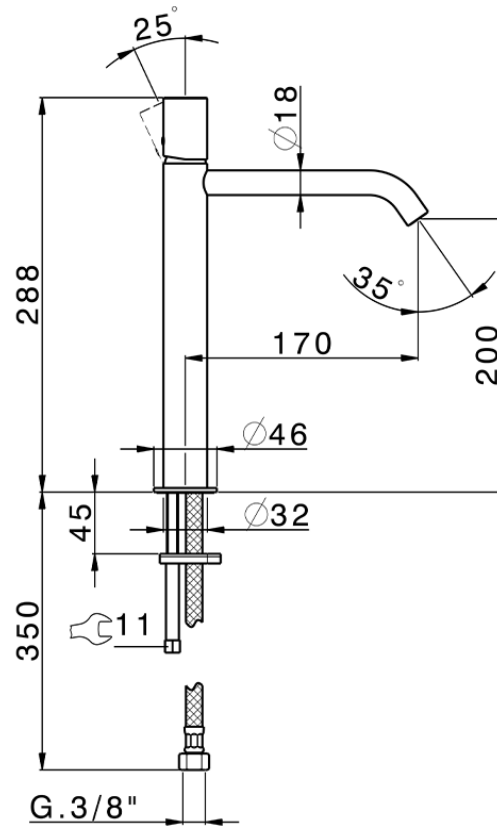

## Single lever tall washbasin mixer SMOOTH X32\_X3003544

X3003544

<https://en.cisal.it/single-lever-tall-washbasin-mixer-smooth-x32-x3003544>

2026-04-06