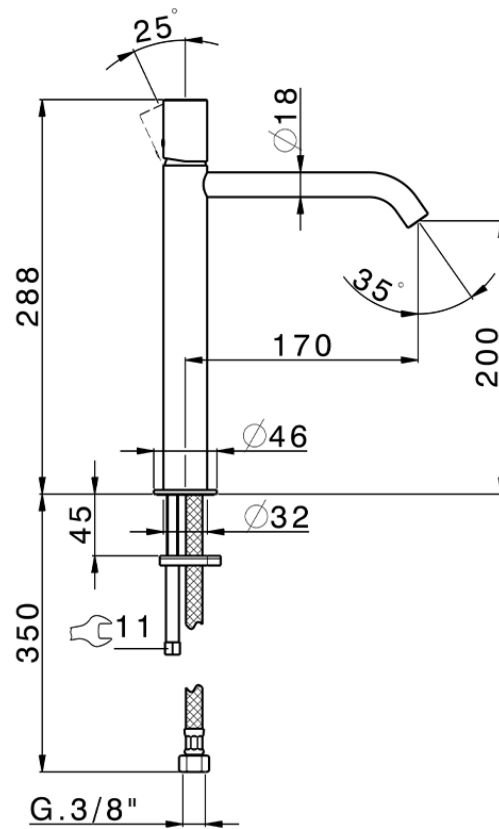

Single lever tall washbasin mixer SMOOTH X32_X3003544

X3003544

<https://en.cisal.it/single-lever-tall-washbasin-mixer-smooth-x32-x3003544>

2026-06-14