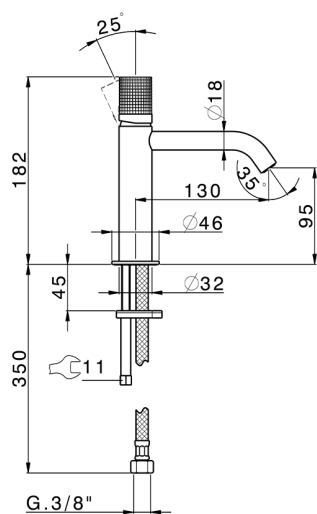

## Single lever 'large' washbasin mixer NUANCE X32\_X1000504

MODEL **X1000504**

Single lever 'large' washbasin mixer, without waste, G.3/8" stainless steel flexible hoses, Inox AISI 316L

### CHARACTERISTICS

Cartridge Spare Parts **ZZ96550000**

**25 mm Cartridge**

## Single lever 'large' washbasin mixer NUANCE X32\_X1000504

X1000504

<https://en.cisal.it/single-lever-large-washbasin-mixer-nuance-x32x1000504>

2024-09-19