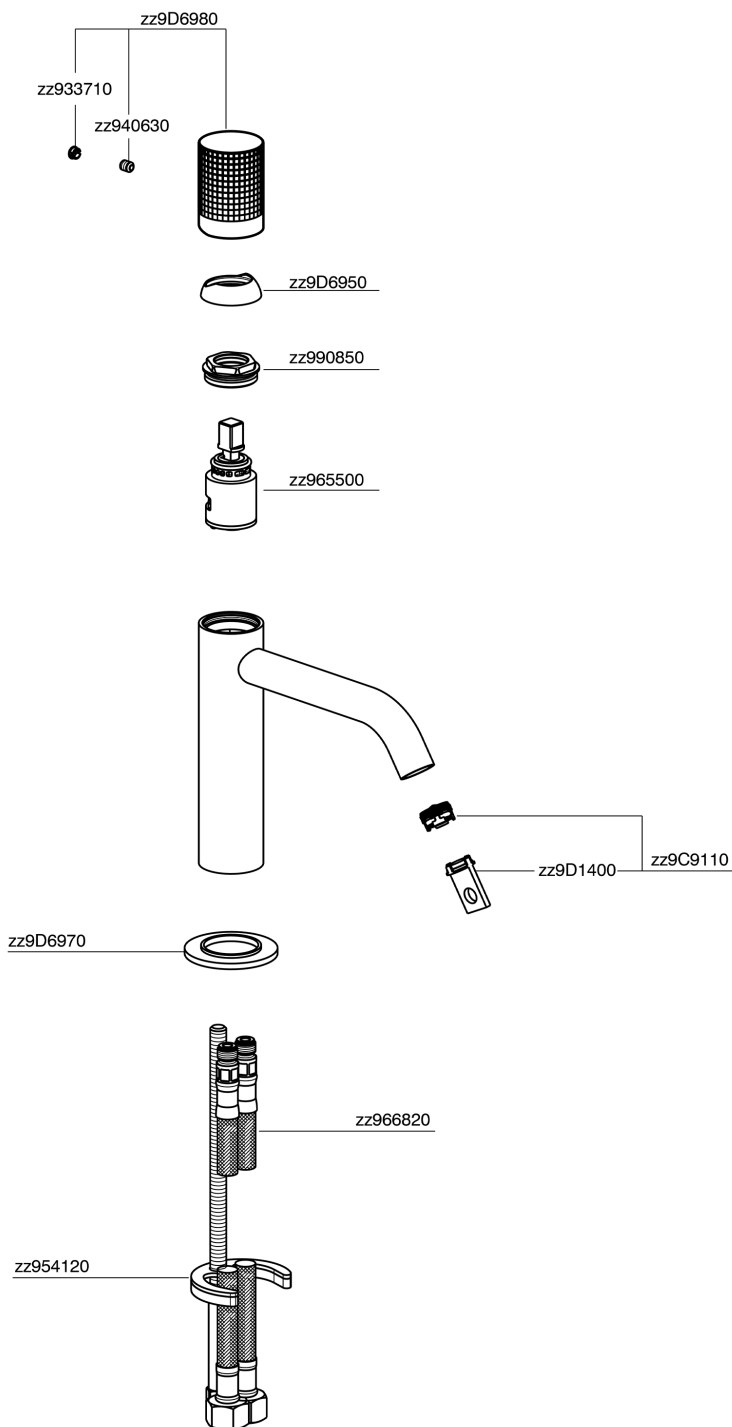

## Single lever 'large' washbasin mixer NUANCE X32\_X1000504

MODEL **X1000504**

Single lever 'large' washbasin mixer, without waste, G.3/8" stainless steel flexible hoses, Inox AISI 316L

### CHARACTERISTICS

Cartridge Spare Parts **ZZ96550000**

**25 mm Cartridge**

## Single lever 'large' washbasin mixer NUANCE X32\_X1000504

X1000504

<https://en.cisal.it/single-lever-large-washbasin-mixer-nuance-x32x1000504>

2024-09-19