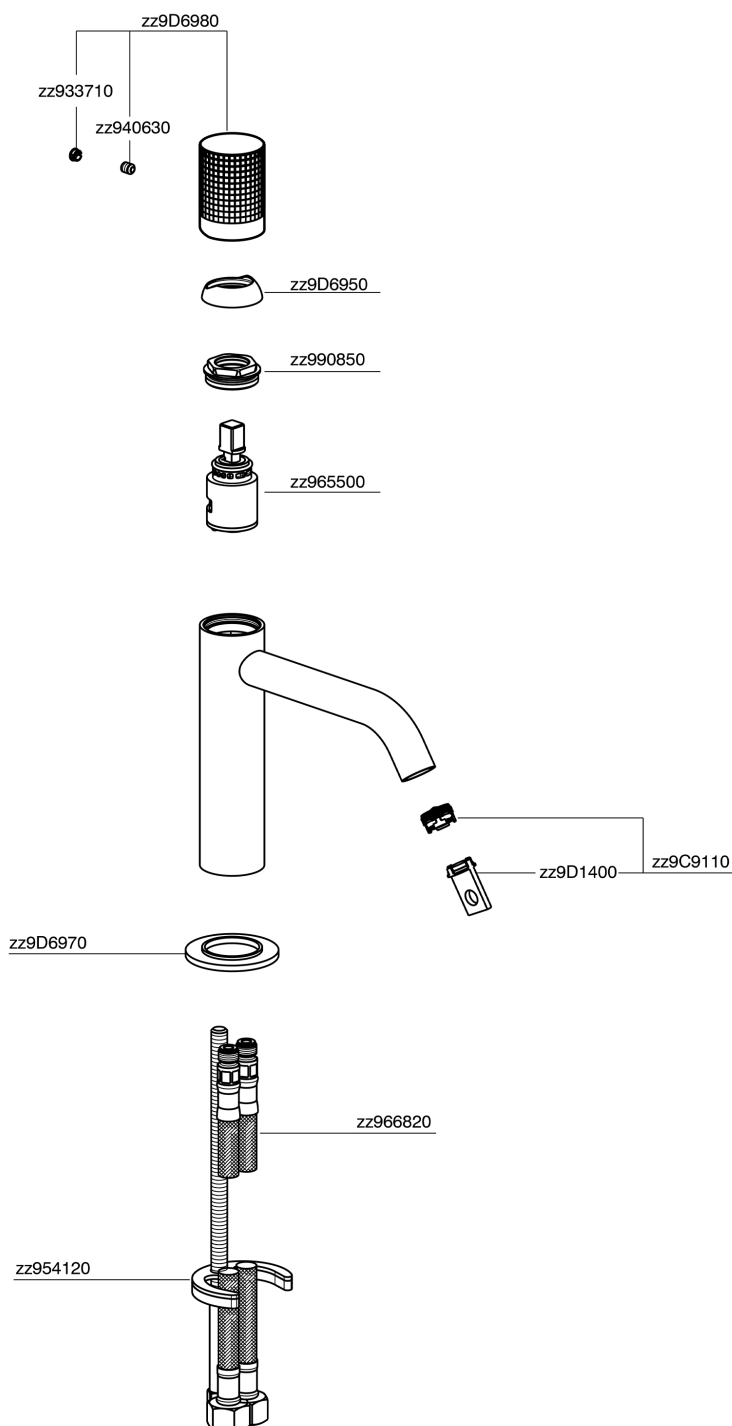

Single lever 'large' washbasin mixer NUANCE X32_X1000504

X1000504

<https://en.cisal.it/single-lever-large-washbasin-mixer-nuance-x32x1000504>

2024-09-19