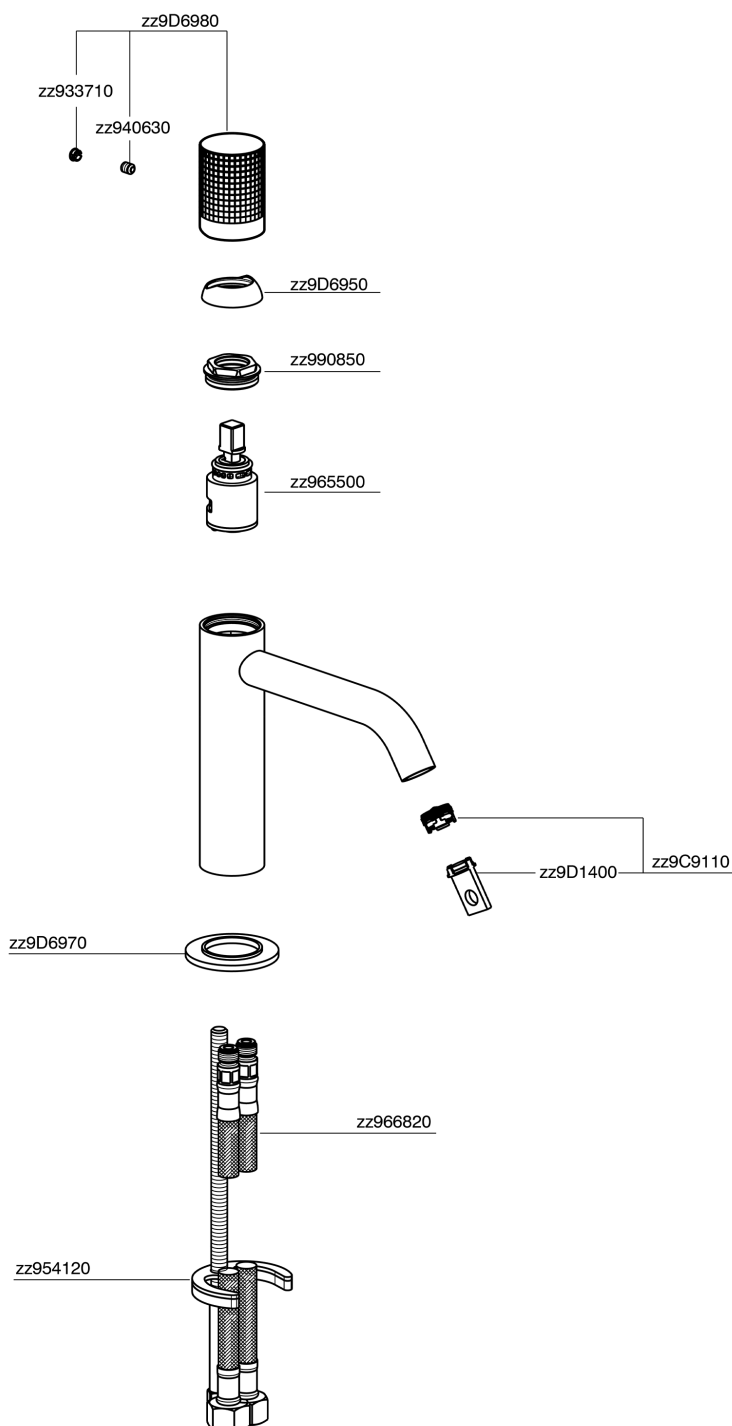

## Single lever 'large' washbasin mixer NUANCE X32\_X1000504

MODEL **X1000504**

Single lever 'large' washbasin mixer, without waste, G.3/8" stainless steel flexible hoses, Inox AISI 316L

### CHARACTERISTICS

Cartridge Spare Parts **ZZ96550000**

**25 mm Cartridge**

## Single lever 'large' washbasin mixer NUANCE X32\_X1000504

X1000504

<https://en.cisal.it/single-lever-large-washbasin-mixer-nuance-x32x1000504>

2024-09-19