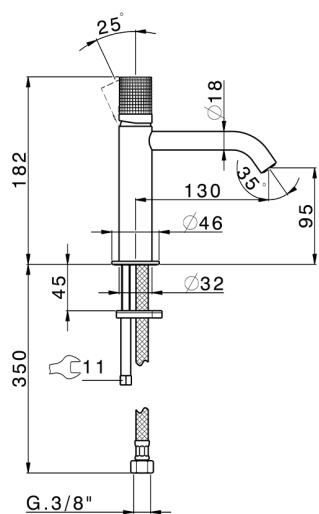

## Single lever 'large' washbasin mixer NUANCE X32\_X1000504

MODEL **X1000504**

Single lever 'large' washbasin mixer, without waste, G.3/8" stainless steel flexible hoses, Inox AISI 316L

### CHARACTERISTICS

Cartridge Spare Parts **ZZ96550000**

**25 mm Cartridge**

## Single lever 'large' washbasin mixer NUANCE X32\_X1000504

X1000504

<https://en.cisal.it/single-lever-large-washbasin-mixer-nuance-x32x1000504>

2024-09-19