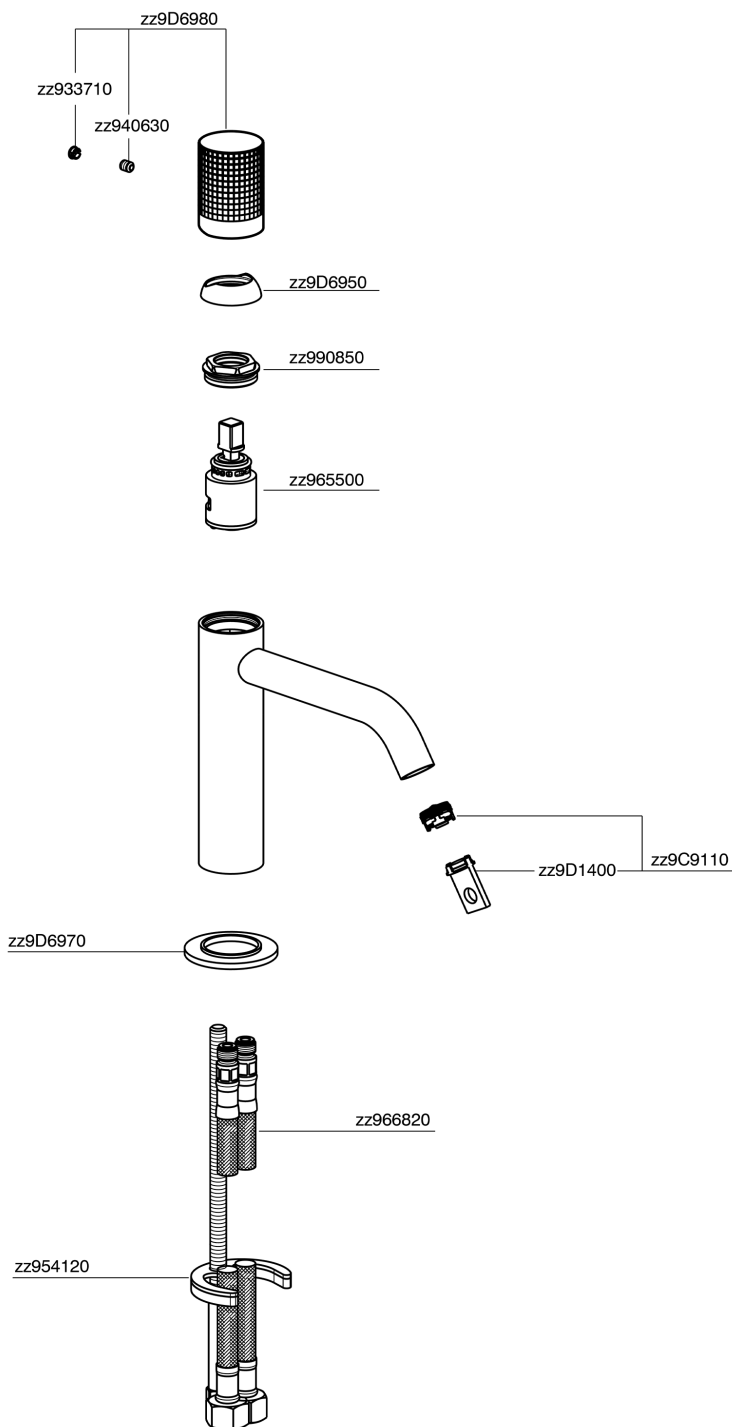

## Single lever 'large' washbasin mixer NUANCE X32\_X1000504

X1000504

<https://en.cisal.it/single-lever-large-washbasin-mixer-nuance-x32x1000504>

2024-09-19