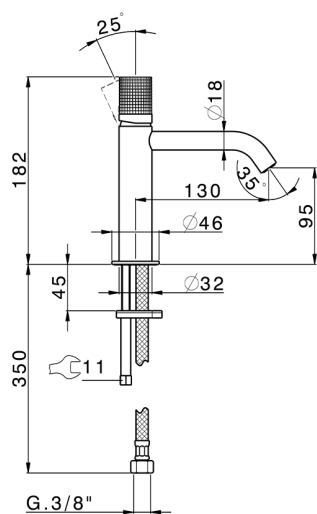

Single lever 'large' washbasin mixer NUANCE X32_X1000504

MODEL **X1000504**

Single lever 'large' washbasin mixer, without waste, G.3/8" stainless steel flexible hoses, Inox AISI 316L

AVAILABLE FINISHINGS

-  **5H** 5H Dark Brass Brushed
-  **5L** 5L Brushed Black Titanium
-  **5N** 5N Brushed Rose Gold
-  **D1** D1 Brushed Inox

CHARACTERISTICS

Cartridge Spare Parts **ZZ96550000**

25 mm Cartridge

Single lever 'large' washbasin mixer NUANCE X32_X1000504

X1000504

<https://en.cisal.it/single-lever-large-washbasin-mixer-nuance-x32x1000504>

2024-09-16