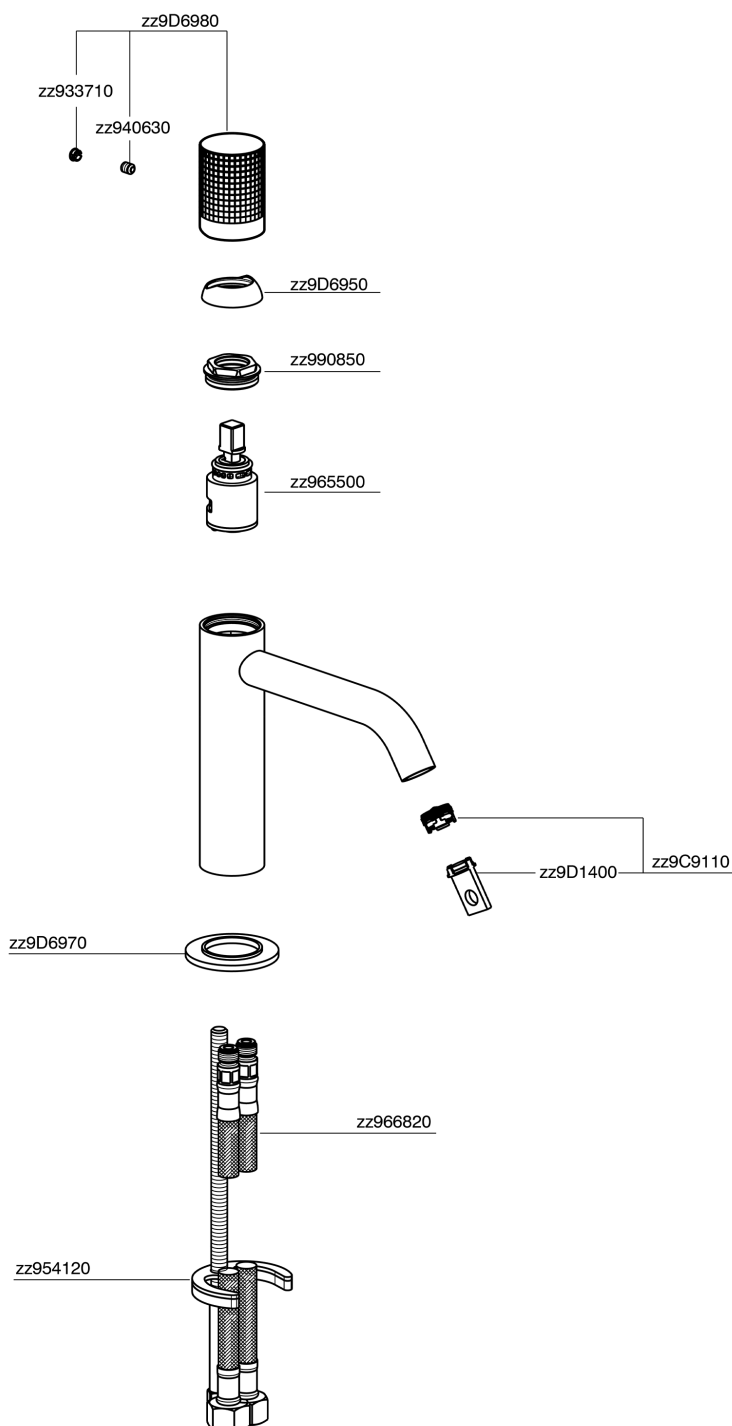

Single lever 'large' washbasin mixer NUANCE X32_X1000504

MODEL **X1000504**

Single lever 'large' washbasin mixer, without waste, G.3/8" stainless steel flexible hoses, Inox AISI 316L

AVAILABLE FINISHINGS

-  **5H** 5H Dark Brass Brushed
-  **5L** 5L Brushed Black Titanium
-  **5N** 5N Brushed Rose Gold
-  **D1** D1 Brushed Inox

CHARACTERISTICS

Cartridge Spare Parts **ZZ96550000**

25 mm Cartridge

Single lever 'large' washbasin mixer NUANCE X32_X1000504

X1000504

<https://en.cisal.it/single-lever-large-washbasin-mixer-nuance-x32x1000504>

2024-09-16