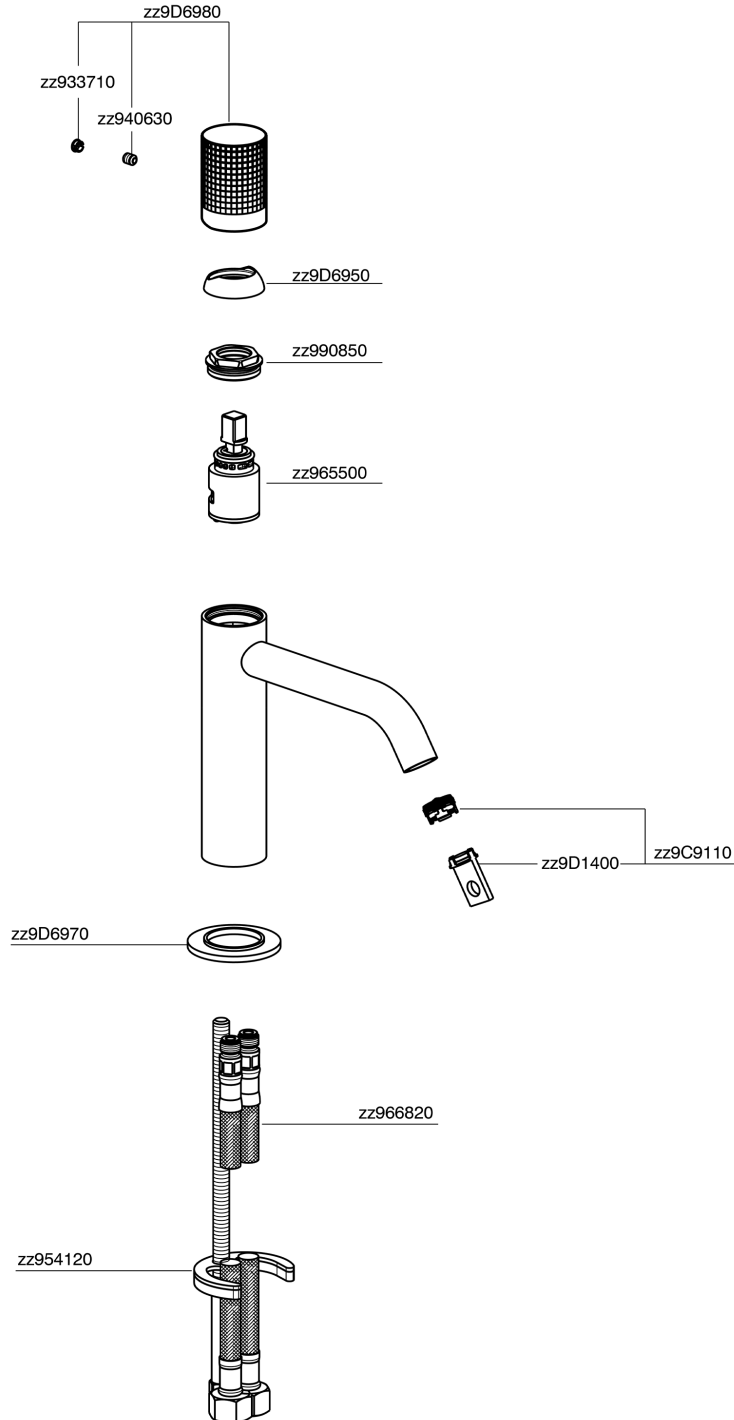

Single lever 'large' washbasin mixer NUANCE X32_X1000504

X1000504

<https://en.cisal.it/single-lever-large-washbasin-mixer-nuance-x32x1000504>

2024-09-16