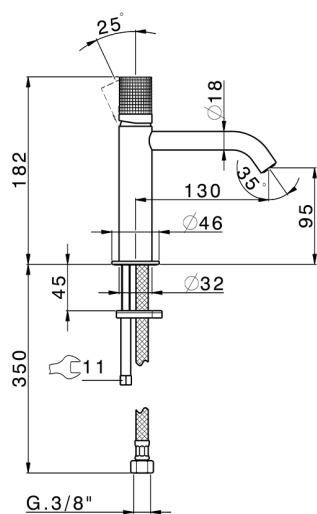

Single lever 'large' washbasin mixer NUANCE X32_X1000504

MODEL **X1000504**

Single lever 'large' washbasin mixer, without waste, G.3/8" stainless steel flexible hoses, Inox AISI 316L

AVAILABLE FINISHINGS

-  **5H** 5H Dark Brass Brushed
-  **5L** 5L Brushed Black Titanium
-  **5N** 5N Brushed Rose Gold
-  **D1** D1 Brushed Inox

CHARACTERISTICS

Cartridge Spare Parts **ZZ96550000**

25 mm Cartridge

Single lever 'large' washbasin mixer NUANCE X32_X1000504

X1000504

<https://en.cisal.it/single-lever-large-washbasin-mixer-nuance-x32x1000504>

2024-09-19