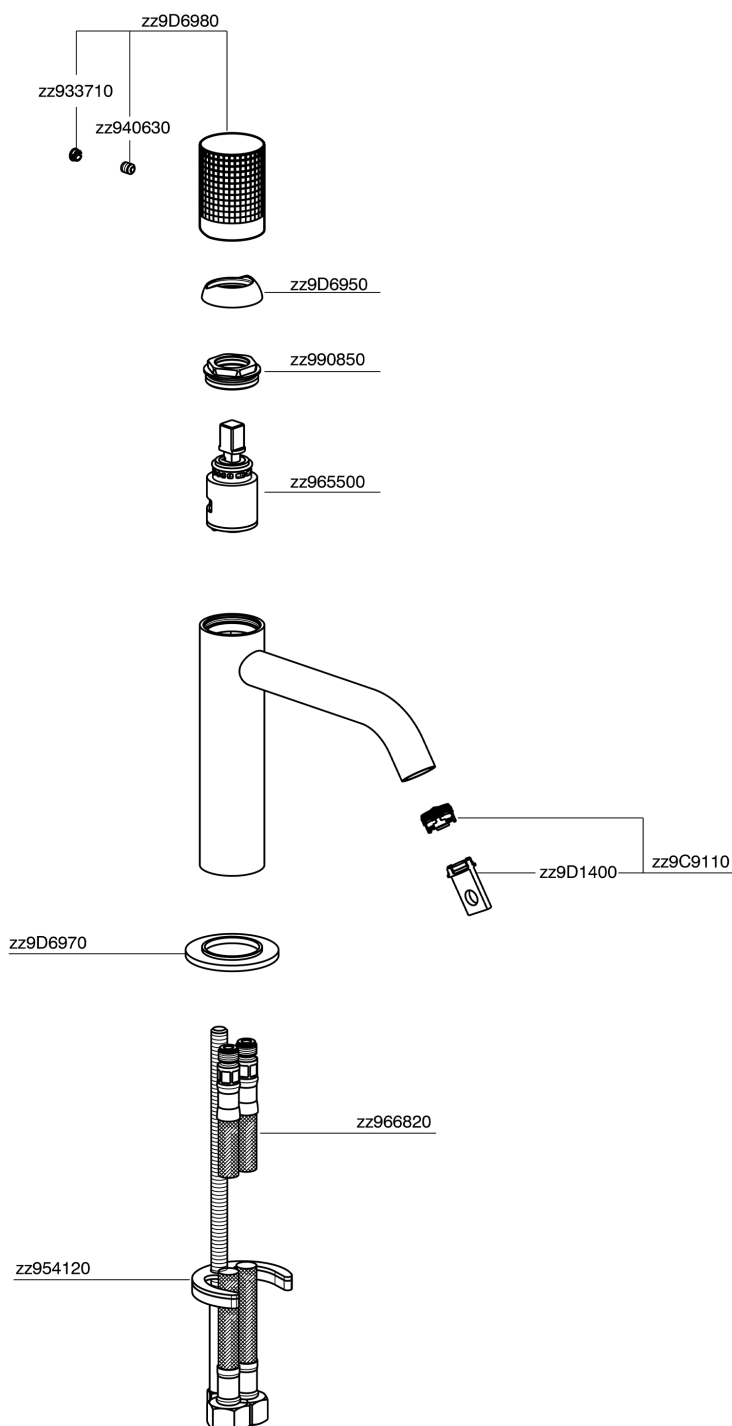

Single lever 'large' washbasin mixer NUANCE X32_X1000504

MODEL **X1000504**

Single lever 'large' washbasin mixer, without waste, G.3/8" stainless steel flexible hoses, Inox AISI 316L

AVAILABLE FINISHINGS

-  **5H** 5H Dark Brass Brushed
-  **5L** 5L Brushed Black Titanium
-  **5N** 5N Brushed Rose Gold
-  **D1** D1 Brushed Inox

CHARACTERISTICS

Cartridge Spare Parts **ZZ96550000**

25 mm Cartridge

Single lever 'large' washbasin mixer NUANCE X32_X1000504

X1000504

<https://en.cisal.it/single-lever-large-washbasin-mixer-nuance-x32x1000504>

2024-09-19