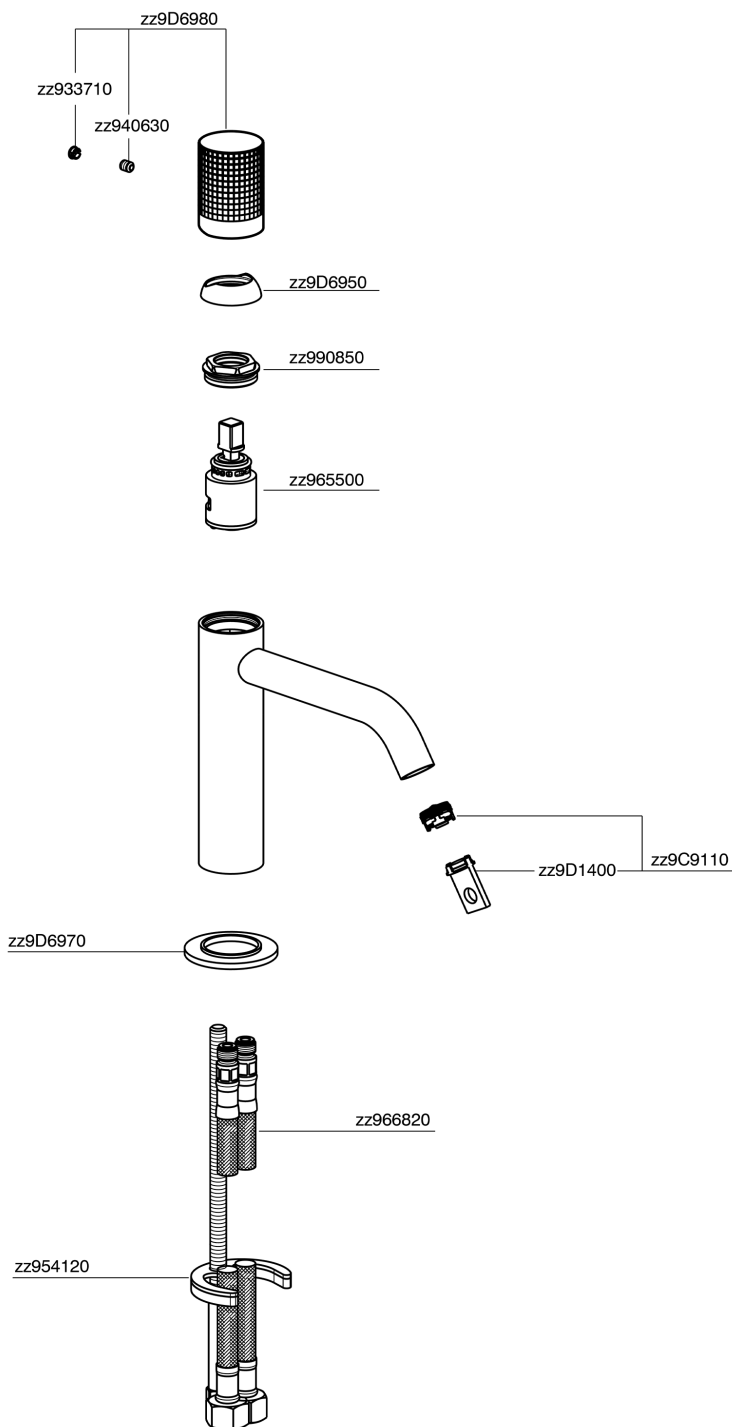

Single lever 'large' washbasin mixer NUANCE X32_X1000504

X1000504

<https://en.cisal.it/single-lever-large-washbasin-mixer-nuance-x32x1000504>

2024-09-19