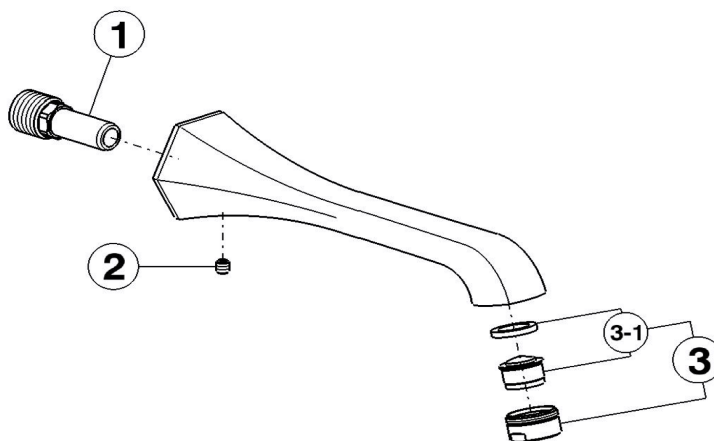

Filler spout CHERIE_CE000240

cisal

CE 00024 0

NR	DESCRIZIONE DESCRIPTION DESCRIPTION BESCREIBUNG DESCRIPCIÓN	N.CODICE NR.CODE CODE NO. WERSKNR. N.CÓDIGO	NR	DESCRIZIONE DESCRIPTION DESCRIPTION BESCREIBUNG DESCRIPCIÓN	N.CODICE NR.CODE CODE NO. WERSKNR. N.CÓDIGO	NR	DESCRIZIONE DESCRIPTION DESCRIPTION BESCREIBUNG DESCRIPCIÓN	N.CODICE NR.CODE CODE NO. WERSKNR. N.CÓDIGO
	Attacco per bocca incasso Raccord pour bec à encastrer							
1	Connection for built-in spout Anschluss fuer UP Auslauf Conexión para caño para empotrar	ZZ933550						
2	Grano punta plana inox Vis speciale inox M.6x6 Madenschraube M6x6 Clavija con punta plana acero inoxidable	ZZ946430						
3	Aeratore M.24x1 IC Mousseur M.24x1 IC Perlator M.24x1 IC Aireador M.24x1 IC	ZZ949660						
3-1	Cartuccia per aeratore M.24x1 Cartouche pour mousseur M.24x1 Mousseur cartridge M.24x1 Kartusche fuer Perlator M.24x1 Cartucho para aireador M.24x1	ZZ927260						

CE000240

<https://en.cisal.it/filler-spout-cheriece000240>

2024-09-19