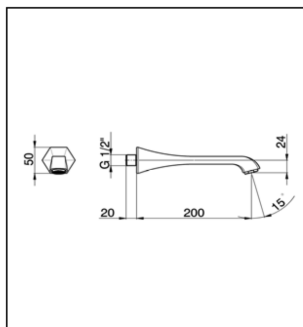

Filler spout CHERIE_CE000240

cisal

CE 00024 0

NR	DESCRIZIONE DESCRIPTION DESCRIPTION BESCREIBUNG DESCRIPCIÓN	N.CODICE NR.CODE CODE NO. WERSKNR. N.CÓDIGO	NR	DESCRIZIONE DESCRIPTION DESCRIPTION BESCREIBUNG DESCRIPCIÓN	N.CODICE NR.CODE CODE NO. WERSKNR. N.CÓDIGO	NR	DESCRIZIONE DESCRIPTION DESCRIPTION BESCREIBUNG DESCRIPCIÓN	N.CODICE NR.CODE CODE NO. WERSKNR. N.CÓDIGO
	Attacco per bocca incasso Raccord pour bec à encastrer							
1	Connection for built-in spout Anschluss fuer UP Auslauf Conexión para caño para empotrar	ZZ933550						
2	Grano punta plana inox Vis speciale inox M.6x6 Madenschraube M6x6 Clavija con punta plana acero inoxidable	ZZ946430						
3	Aeratore M.24x1 IC Mousseur M.24x1 IC Perlator M.24x1 IC Aireador M.24x1 IC	ZZ949660						
3-1	Cartuccia per aeratore M.24x1 Cartouche pour mousseur M.24x1 Mousseur cartridge M.24x1 Kartusche fuer Perlator M.24x1 Cartucho para aireador M.24x1	ZZ927260						

CE000240

<https://en.cisal.it/filler-spout-cheriece000240>

2024-09-19