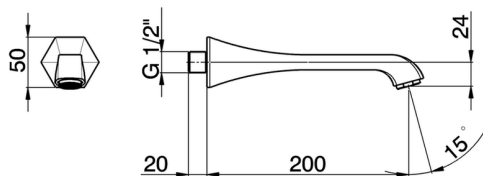

Filler spout **CHERIE_CE000240**

MODEL **CE000240**

Filler spout, L.200 mm, 1/2" M connection

AVAILABLE FINISHINGS

- **21** 21 Chrome
- **24** 24 Gold
- **2B** 2B Polished Nickel
- **2P** 2P Rose Gold

CHARACTERISTICS