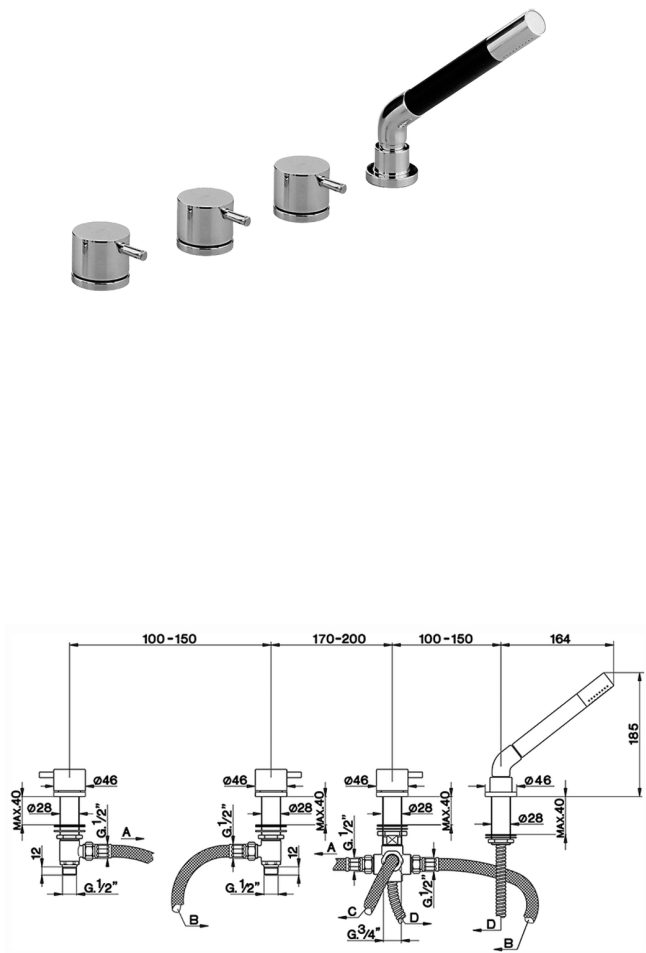

Deck-mounted 4-hole bath mixer LESS MINIMAL_LM000290

MODEL **LM000290**

Deck-mounted 4-hole bath mixer, automatic diverter, Brass minimalistic one spray handshower, 175 cm Brass flexible hose

AVAILABLE FINISHINGS

- **21** 21 Chrome
- **2F** 2F Brushed Nickel
- **40** 40 Matt Black
- **4Q** 4Q Matt White

CHARACTERISTICS

2024-12-22