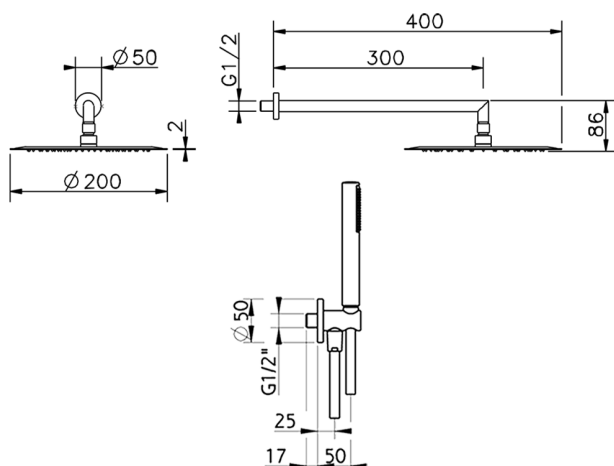

Arm and Shower Set with wall elbow integrated SHOWER_DS0K0010

MODEL **DS0K0010**

Arm and Shower Set with wall elbow integrated, 300 mm shower arm, 200 mm round showerhead 2 mm thick INOX, ABS minimalistic one spray handshower, 1/2" wall elbow, 150 cm smooth SILVERFLEX Flexible Hose

AVAILABLE FINISHINGS

21 21 Chrome

CHARACTERISTICS

2024-11-23