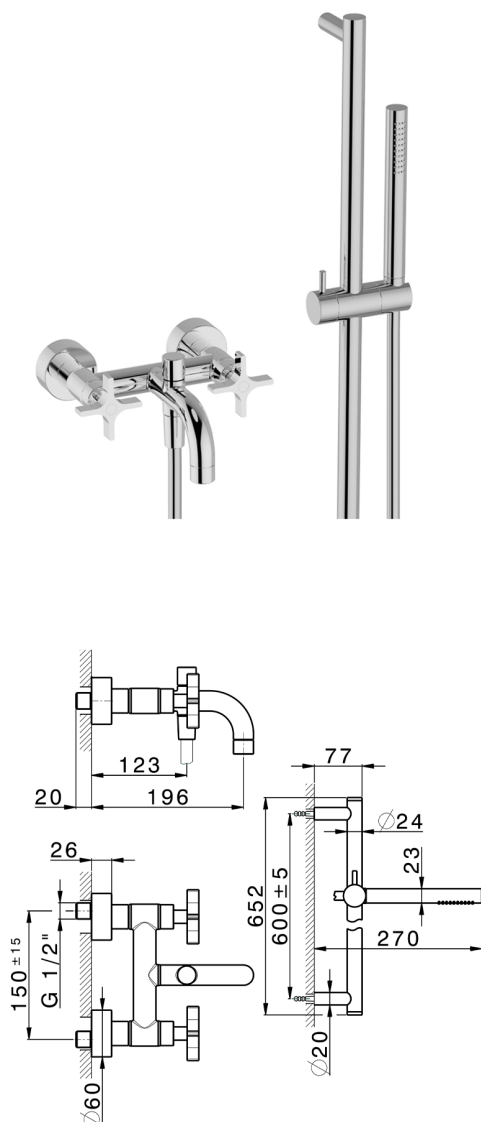

Bath mixer, with full equipment GRACE_GS000060

MODEL **GS000060**

Bath mixer, with full equipment, 60 cm Rail with slide bracket, 22,5 mm Brass One Spray handshower, 150 cm SUPREME smooth flexible hose

AVAILABLE FINISHINGS

-  **21** 21 Chrome
-  **2F** 2F Brushed Nickel
-  **2W** 2W Brushed Gold
-  **5H** 5H Dark Brass Brushed
-  **5L** 5L Brushed Black Titanium
-  **6T** 6T Chrome/Matt Black

CHARACTERISTICS

2024-12-22