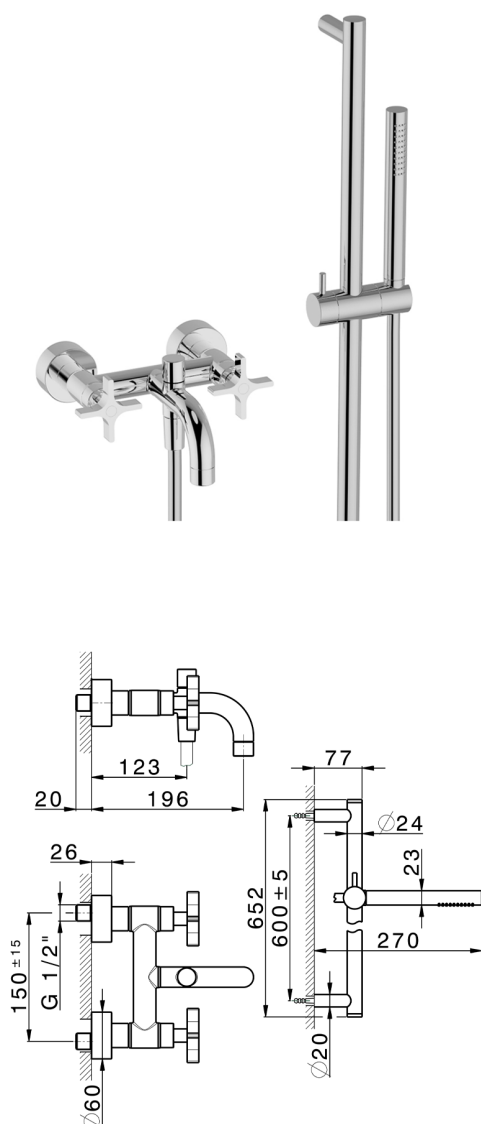

Bath mixer, with full equipment GRACE_GS000060

MODEL **GS000060**

Bath mixer, with full equipment, 60 cm Rail with slide bracket, 22,5 mm Brass One Spray handshower, 150 cm SUPREME smooth flexible hose

AVAILABLE FINISHINGS

-  **21** 21 Chrome
-  **2F** 2F Brushed Nickel
-  **2W** 2W Brushed Gold
-  **5H** 5H Dark Brass Brushed
-  **5L** 5L Brushed Black Titanium
-  **6T** 6T Chrome/Matt Black

CHARACTERISTICS

2024-12-30