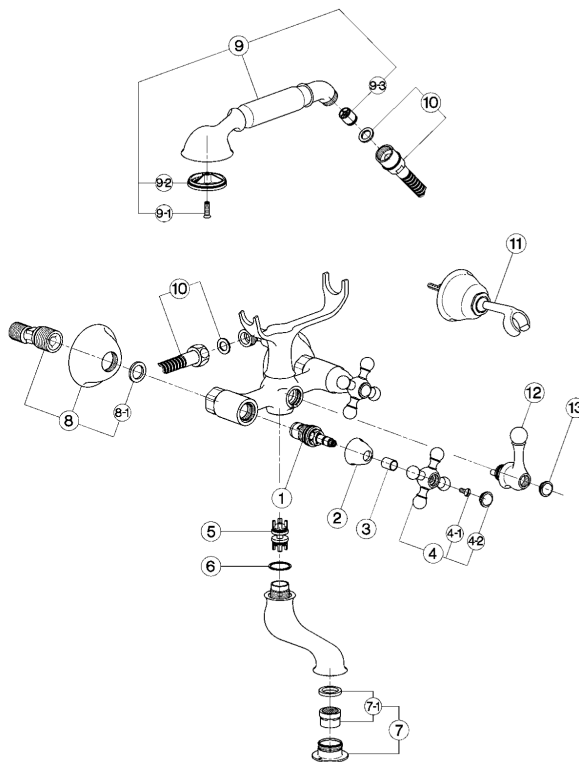

bar	PORTATA BOCCA DI EROGAZIONE * SPOUT FLOW RATE DURCHFLOSS WANNENEINLAUF DÉBIT BEC DÉVERSEUR l/min.
0,5	11
1	15,5
2	22,5
3	27,5
4	31,5
5	35

* con resistenza silenziosa della classe di portata C (30 l/min. a 3 bar)
with hydraulic resistance of flow rate class C (30 l/min. at 3 bar)
mit geräuscharmen Widerstand der Durchflussklasse C (30 l/min. bei 3 bar)
avec aérateur classe C (30 l/min. à 3 bar)