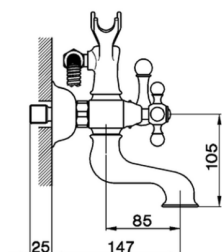

AVAILABLE FINISHINGS

- **21** 21 Chrome
- **24** 24 Gold
- **26** 26 Old Copper
- **27** 27 Old Bronze
- **2A** 2A Satin Brushed Nickel
- **74** 74 Chrome/Gold