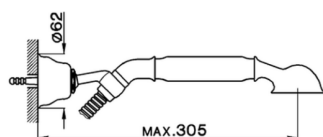

Bath mixer, full equipment ARCANA CERAMIC_AC000120

MODEL **AC000120**

Bath mixer, full equipment, wall mounted adjustable handshower bracket, Arcana one spray handshower, 150 cm Brass Flexible Hose

AVAILABLE FINISHINGS

-  **21** 21 Chrome
-  **24** 24 Gold
-  **26** 26 Old Copper
-  **27** 27 Old Bronze
-  **2A** 2A Satin Brushed Nickel
-  **74** 74 Chrome/Gold

CHARACTERISTICS

Bath mixer, full equipment ARCANA CERAMIC_AC000120