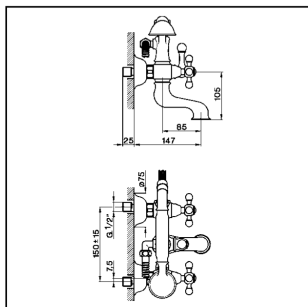

Bath mixer, full equipment ARCANA CERAMIC_AC000120

cisal

AC 00010 (AC 00007 - AC 00012 - AC 00013)

- Gruppo vasca
- Bath mixer
- Badebatterie
- Mélangeur bain/douche