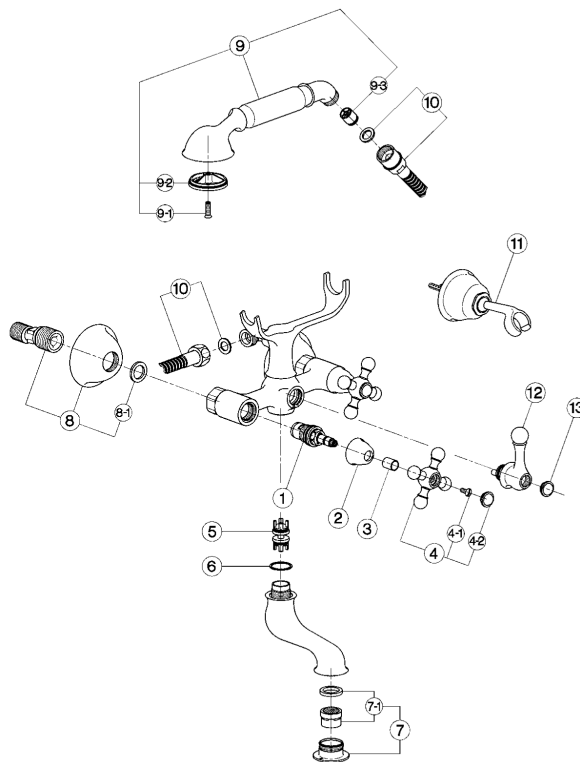

bar	PORTATA BOCCA DI EROGAZIONE * SPOUT FLOW RATE DURCHFLUSS WANNENEINLAUF DÉBIT BEC DÉVERSEUR l/min.
0,5	11
1	15,5
2	22,5
3	27,5
4	31,5
5	35

* con resistenza silenziosa della classe di portata C (30 l/min. a 3 bar)
with hydraulic resistance of flow rate class C (30 l/min. at 3 bar)
mit geräuscharmen Widerstand der Durchflussklasse C (30 l/min. bei 3 bar)
avec aérateur classe C (30 l/min. à 3 bar)