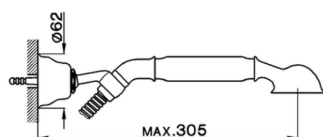

AVAILABLE FINISHINGS

- **21** 21 Chrome
- **24** 24 Gold
- **26** 26 Old Copper
- **27** 27 Old Bronze
- **2A** 2A Satin Brushed Nickel
- **74** 74 Chrome/Gold