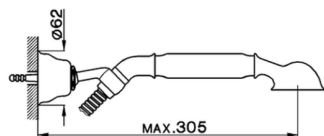

Bath mixer, full equipment ARCANA CERAMIC_AC000120

MODEL **AC000120**

Bath mixer, full equipment, wall mounted adjustable handshower bracket, Arcana one spray handshower, 150 cm Brass Flexible Hose

AVAILABLE FINISHINGS

-  **21** 21 Chrome
-  **24** 24 Gold
-  **26** 26 Old Copper
-  **27** 27 Old Bronze
-  **2A** 2A Satin Brushed Nickel
-  **74** 74 Chrome/Gold

CHARACTERISTICS

Bath mixer, full equipment ARCANA CERAMIC_AC000120