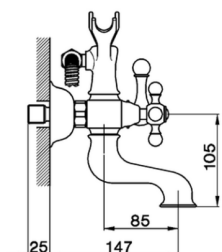

AVAILABLE FINISHINGS

- **21** 21 Chrome
- **24** 24 Gold
- **26** 26 Old Copper
- **27** 27 Old Bronze
- **2A** 2A Satin Brushed Nickel
- **74** 74 Chrome/Gold