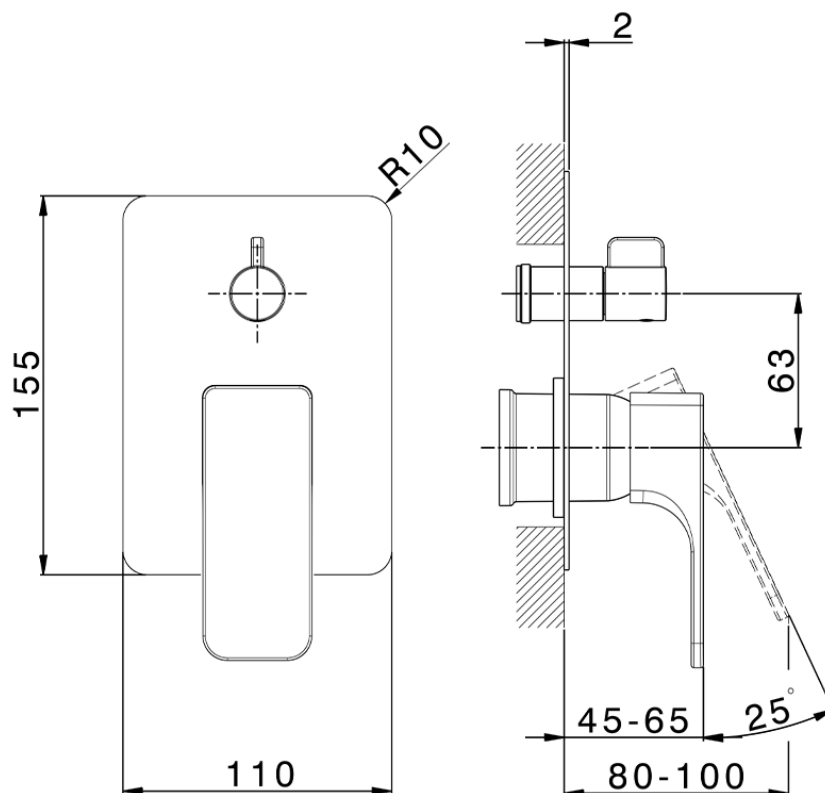

## Exposed part for concealed S.L.bath-shower valve CUBIC\_CU002300

CU002300

<https://en.cisal.it/exposed-part-for-concealed-s-l-bath-shower-valve-cubic-cu002300>

2026-06-13