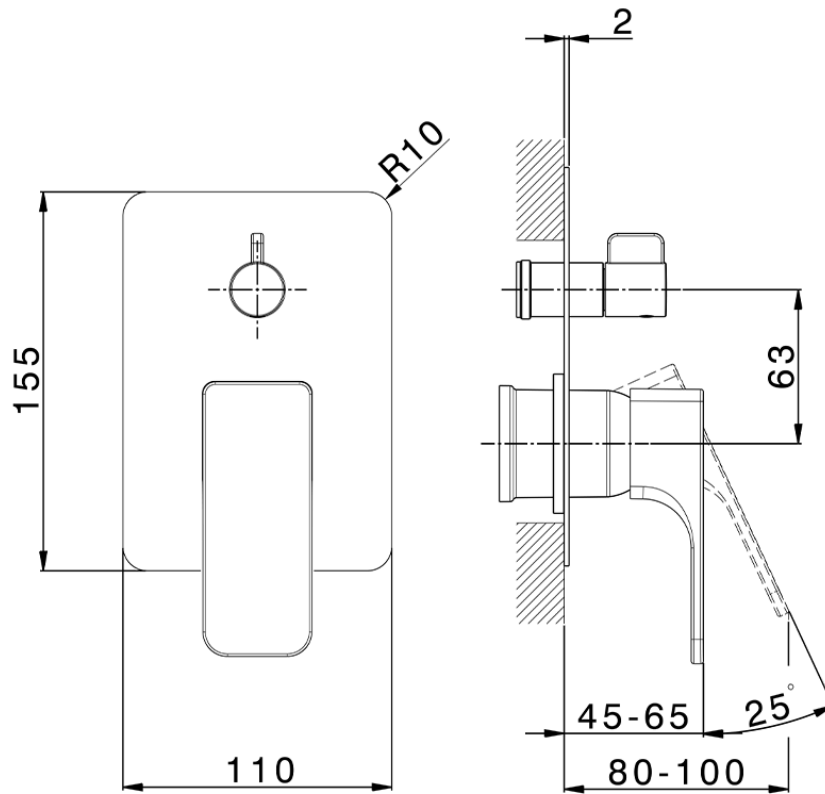

## Exposed part for concealed S.L.bath-shower valve CUBIC\_CU002300

CU002300

<https://en.cisal.it/exposed-part-for-concealed-s-l-bath-shower-valve-cubic-cu002300>

2026-04-06