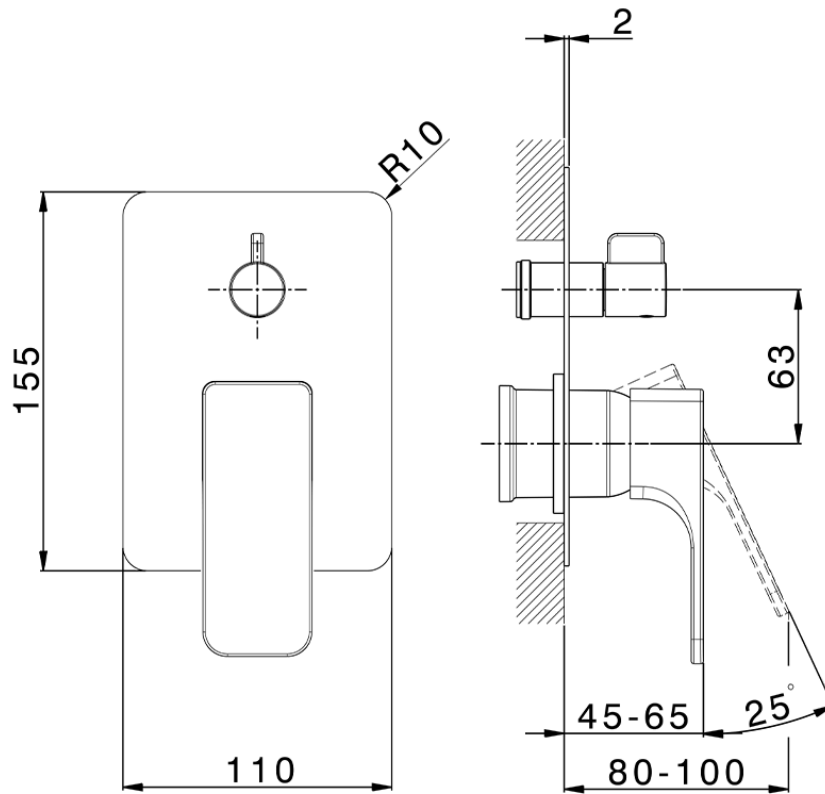

Exposed part for concealed S.L.bath-shower valve CUBIC_CU002300

CU002300

<https://en.cisal.it/exposed-part-for-concealed-s-l-bath-shower-valve-cubic-cu002300>

2026-06-13