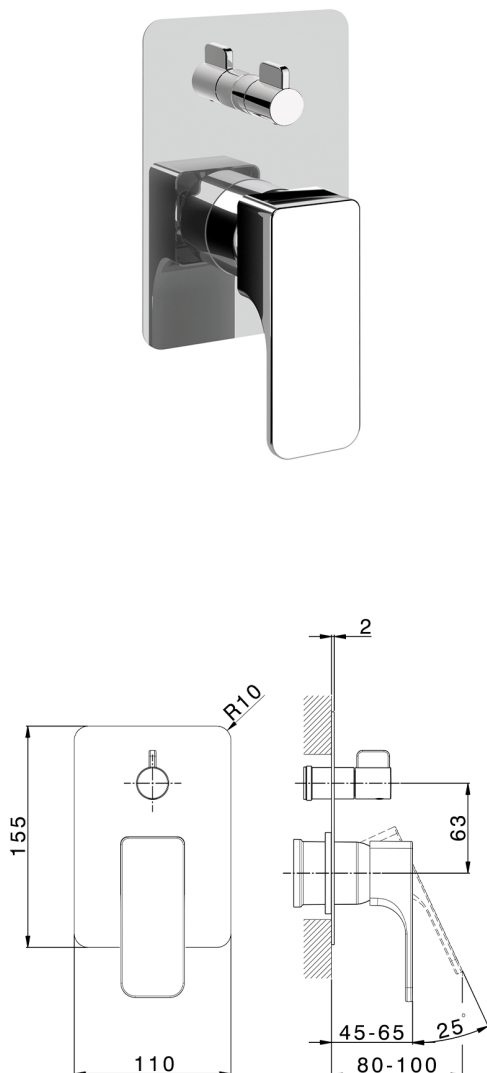

Exposed part for concealed S.L.bath-shower valve CUBIC_CU002300

MODEL **CU002300**

Exposed part for concealed S.L.bath-shower valve, 2-Way rotating diverter, without concealed part, for items Easy-Box ZA000230

AVAILABLE FINISHINGS

- **21** 21 Chrome
- **2B** 2B Polished Nickel
- **2F** 2F Brushed Nickel
- **40** 40 Matt Black

CHARACTERISTICS

Installation **Concealed**
Required concealed parts **ZA000230**

2026-06-13