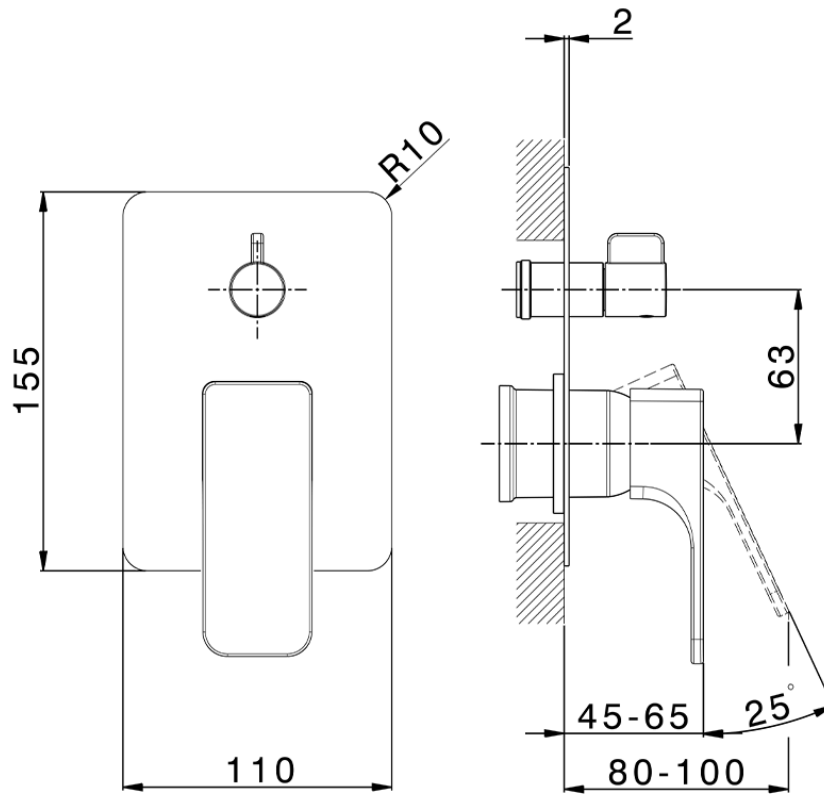

Exposed part for concealed S.L.bath-shower valve CUBIC_CU002300

CU002300

<https://en.cisal.it/exposed-part-for-concealed-s-l-bath-shower-valve-cubic-cu002300>

2026-06-14