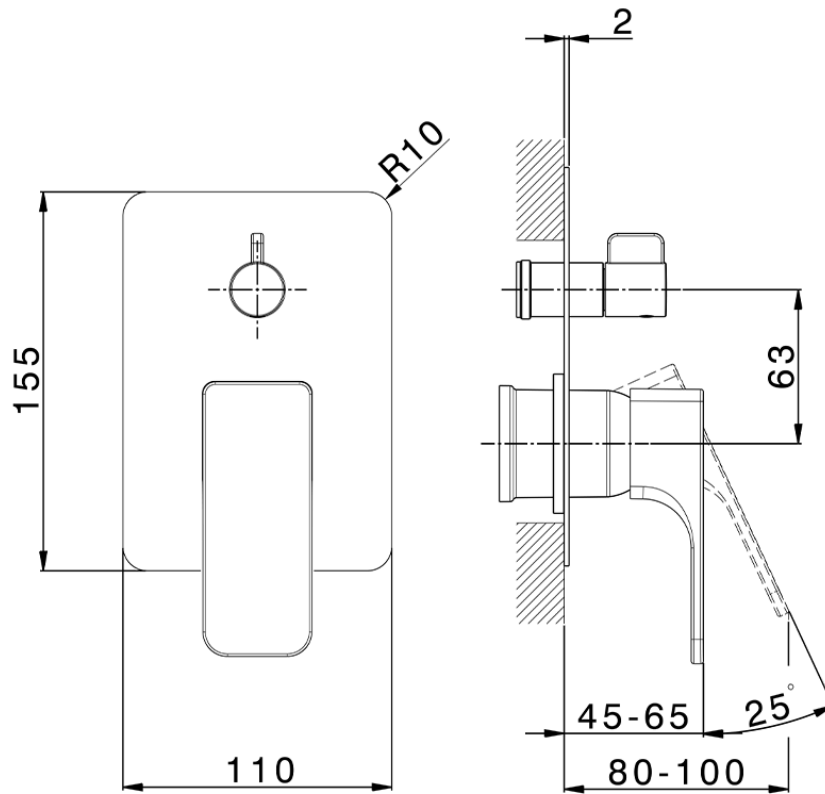

Exposed part for concealed S.L.bath-shower valve CUBIC_CU002300

CU002300

<https://en.cisal.it/exposed-part-for-concealed-s-l-bath-shower-valve-cubic-cu002300>

2026-05-17