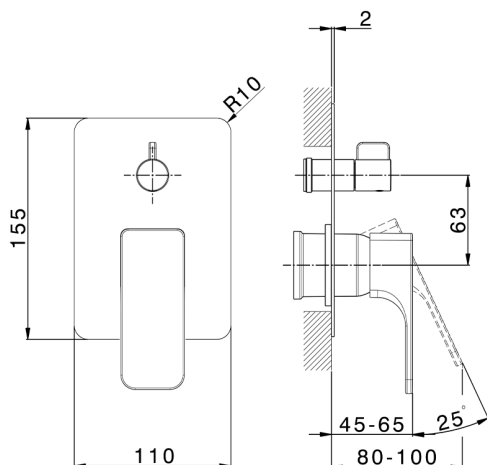

Exposed part for concealed S.L.bath-shower valve CUBIC_CU002300

MODEL **CU002300**

Exposed part for concealed S.L.bath-shower valve, 2-Way rotating diverter, without concealed part, for items Easy-Box ZA000230

AVAILABLE FINISHINGS

-  **21** 21 Chrome
-  **2B** 2B Polished Nickel
-  **2F** 2F Brushed Nickel
-  **40** 40 Matt Black

CHARACTERISTICS

Installation **Concealed**
 Required concealed parts **ZA000230**