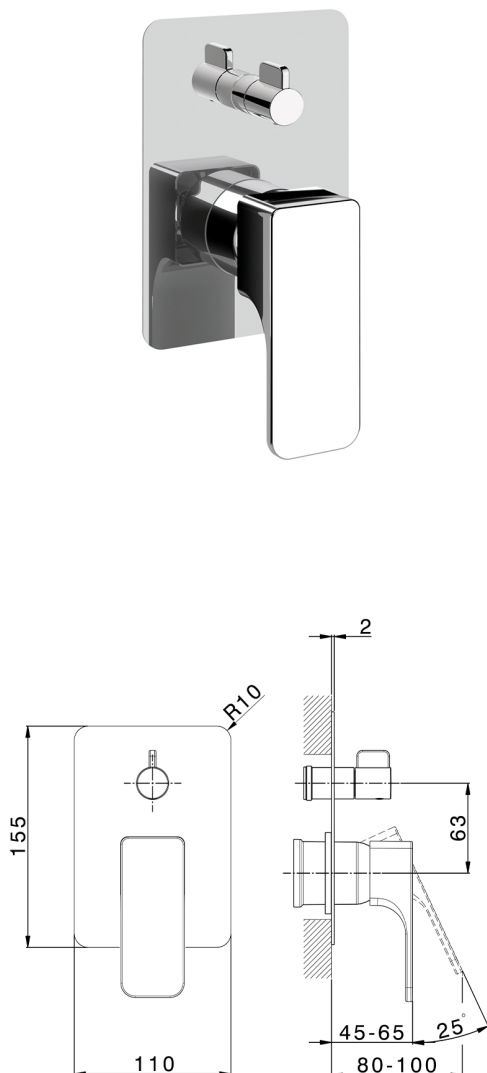

Exposed part for concealed S.L.bath-shower valve CUBIC_CU002300

MODEL **CU002300**

Exposed part for concealed S.L.bath-shower valve, 2-Way rotating diverter, without concealed part, for items Easy-Box ZA000230

AVAILABLE FINISHINGS

-  **21** 21 Chrome
-  **2B** 2B Polished Nickel
-  **2F** 2F Brushed Nickel
-  **40** 40 Matt Black

CHARACTERISTICS

Installation **Concealed**

Required concealed parts **ZA000230**

2026-04-26