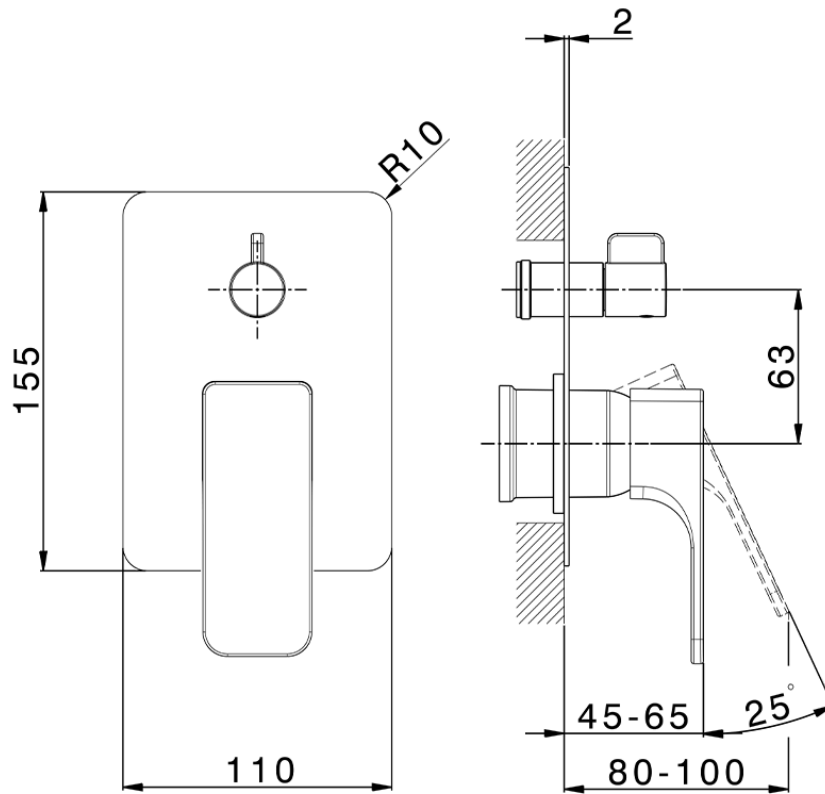

## Exposed part for concealed S.L.bath-shower valve CUBIC\_CU002300

CU002300

<https://en.cisal.it/exposed-part-for-concealed-s-l-bath-shower-valve-cubic-cu002300>

2026-05-17