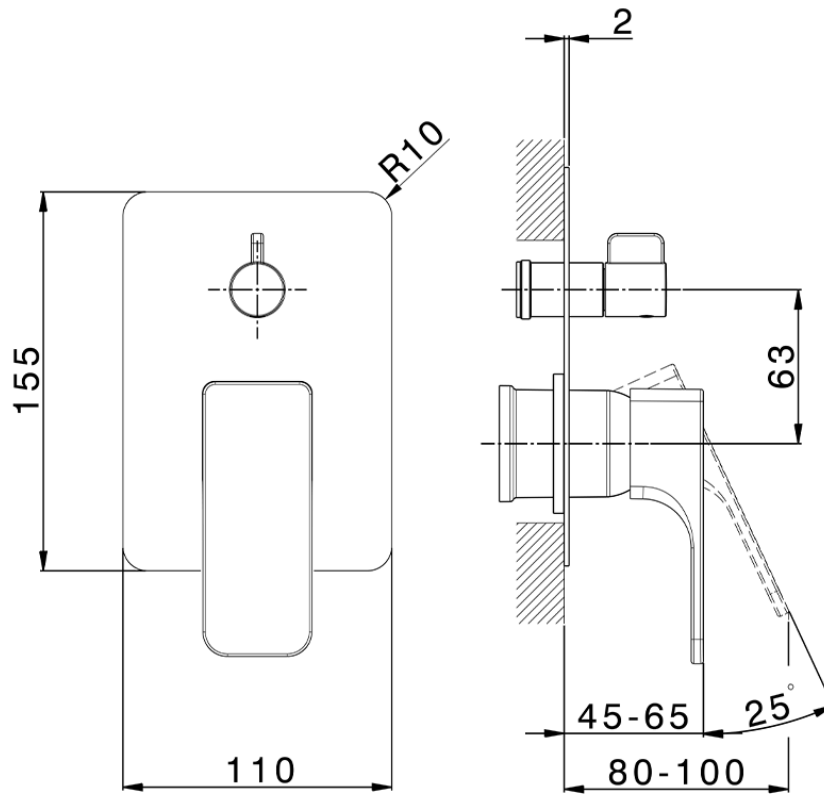

Exposed part for concealed S.L.bath-shower valve CUBIC_CU002300

CU002300

<https://en.cisal.it/exposed-part-for-concealed-s-l-bath-shower-valve-cubic-cu002300>

2026-04-26