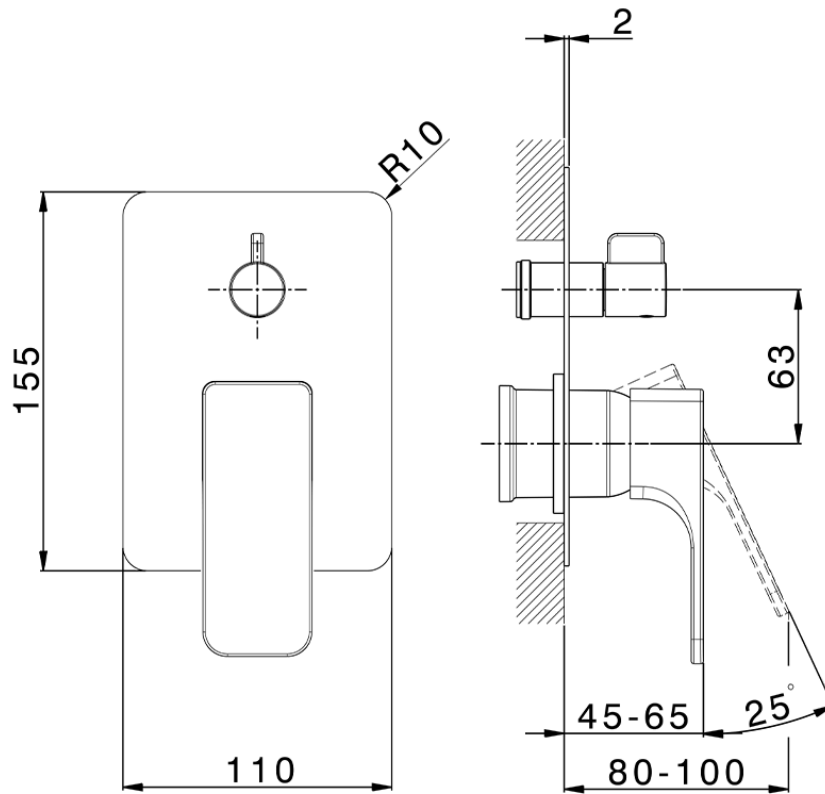

Exposed part for concealed S.L.bath-shower valve CUBIC_CU002300

CU002300

<https://en.cisal.it/exposed-part-for-concealed-s-l-bath-shower-valve-cubic-cu002300>

2026-04-06