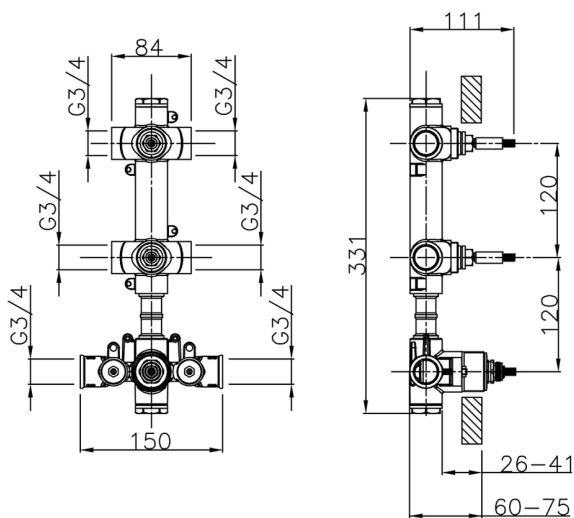

Cover Part for 2 Function Concealed Thermo Valve HI-RISE_RI01V200

MODEL **RI01V200**

Cover Part for 2 Function Concealed Thermo Valve, for item ZA01V200

AVAILABLE FINISHINGS

-  **21** 21 Chrome
-  **6X** 6X Matt White/Brushed Gold
-  **6V** 6V Matt White/Brushed Nickel
-  **5G** 5G Rose Gold
-  **4Q** 4Q Matt White
-  **40** 40 Matt Black
-  **2W** 2W Brushed Gold
-  **2F** 2F Brushed Nickel
-  **24** 24 Gold
-  **7W** 7W Matt Black/Brushed Gold

2 Function Concealed Thermostatic Valve CONCEALED_ZA01V200

MODEL **ZA01V200**

2 Function Concealed Thermostatic Valve

AVAILABLE FINISHINGS

 **04** 04 Without finishing

CHARACTERISTICS

Concealed **1**
 Cartridge Spare Parts **23.51A.HF**
HF Thermostatic Valve