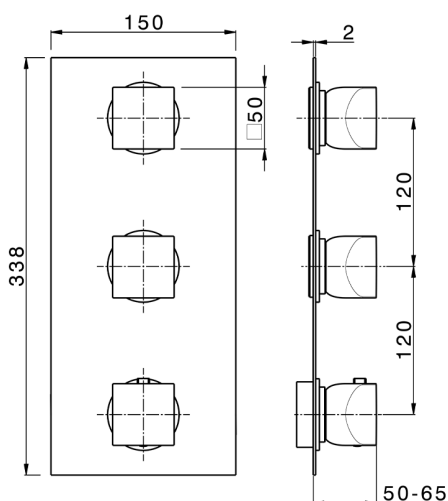

Cover Part for 2 Function Concealed Thermo Valve HI-RISE_RI01V200

MODEL **RI01V200**

Cover Part for 2 Function Concealed Thermo Valve, for item ZA01V200

AVAILABLE FINISHINGS

-  **21** 21 Chrome
-  **6X** 6X Matt White/Brushed Gold
-  **6V** 6V Matt White/Brushed Nickel
-  **5G** 5G Rose Gold
-  **4Q** 4Q Matt White
-  **40** 40 Matt Black
-  **2W** 2W Brushed Gold
-  **2F** 2F Brushed Nickel
-  **24** 24 Gold
-  **7W** 7W Matt Black/Brushed Gold