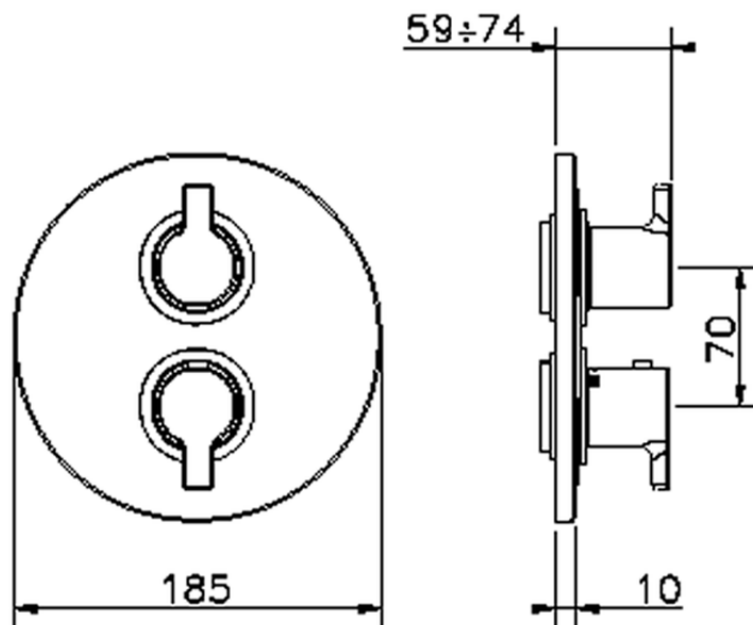

Exposed part for con.thermo.shower valve, 2-outlet TENDER_C2018100

C2018100

<https://en.cisal.it/exposed-part-for-con-thermo-shower-valve-2-outlet-tender-c2018100>

Piastra/Plate/Plaque/Platte/Placa

2-3mm: XX 25-40 YY 76-91

10 mm: XX 16-31 YY 65-80

ZA018101

<https://en.cisal.it/concealed-thermostatic-shower-valve-2-outlets-concealed-za018101>

2026-06-13