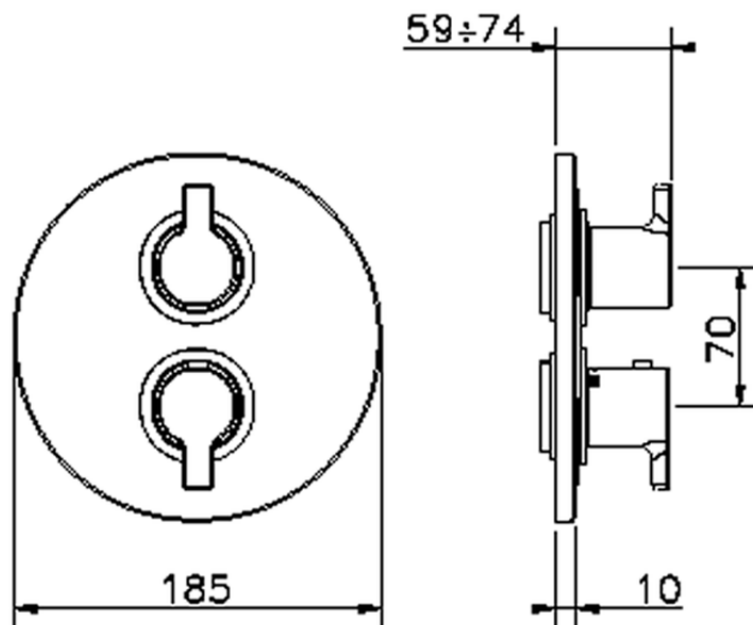

Exposed part for con.thermo.shower valve, 2-outlet TENDER_C2018100

C2018100

<https://en.cisal.it/exposed-part-for-con-thermo-shower-valve-2-outlet-tender-c2018100>

Piastra/Plate/Plaque/Platte/Placa

2-3mm: XX 25-40 YY 76-91

10 mm: XX 16-31 YY 65-80

ZA018101

<https://en.cisal.it/concealed-thermostatic-shower-valve-2-outlets-concealed-za018101>

2026-05-20