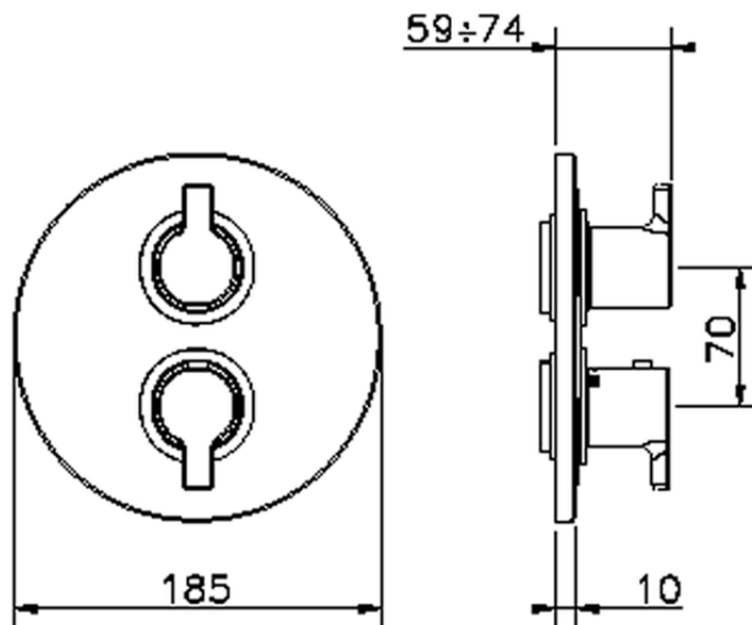

Exposed part for con.thermo.shower valve, 2-outlet TENDER_C2018100

C2018100

<https://en.cisal.it/exposed-part-for-con-thermo-shower-valve-2-outlet-tender-c2018100>

Piastra/Plate/Plaque/Platte/Placa

2-3mm: XX 25-40 YY 76-91

10 mm: XX 16-31 YY 65-80

ZA018101

<https://en.cisal.it/concealed-thermostatic-shower-valve-2-outlets-concealed-za018101>

2026-04-29