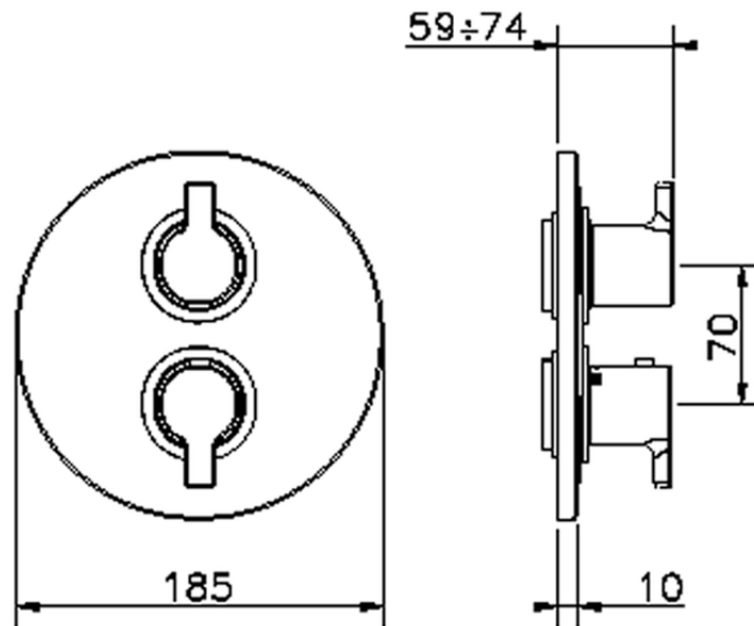

## Exposed part for con.thermo.shower valve, 2-outlet TENDER\_C2018100

C2018100

<https://en.cisal.it/exposed-part-for-con-thermo-shower-valve-2-outlet-tender-c2018100>

## Piastra/Plate/Plaque/Platte/Placa

2-3mm: XX 25-40 YY 76-91

10 mm: XX 16-31 YY 65-80

ZA018101

<https://en.cisal.it/concealed-thermostatic-shower-valve-2-outlets-concealed-za018101>

2026-04-08