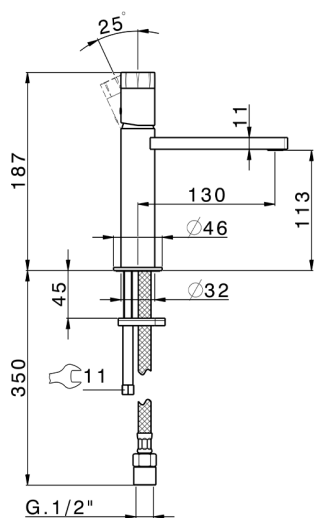

## Single lever 'large' washbasin mixer MARBLE X32\_X6000504

MODEL **X6000504**

Single lever 'large' washbasin mixer, without waste, G.3/8" stainless steel flexible hoses, with marble lever, Inox AISI 316L

AVAILABLE FINISHINGS

**5X** 5X Brushed Stainless Steel/Marquina Black Ma

CHARACTERISTICS

Cartridge Spare Parts **ZZ96550000**

**25 mm Cartridge**

## Single lever 'large' washbasin mixer MARBLE X32\_X6000504

X6000504

<https://en.cisal.it/single-lever-large-washbasin-mixer-marble-x32-x6000504>

2026-06-13