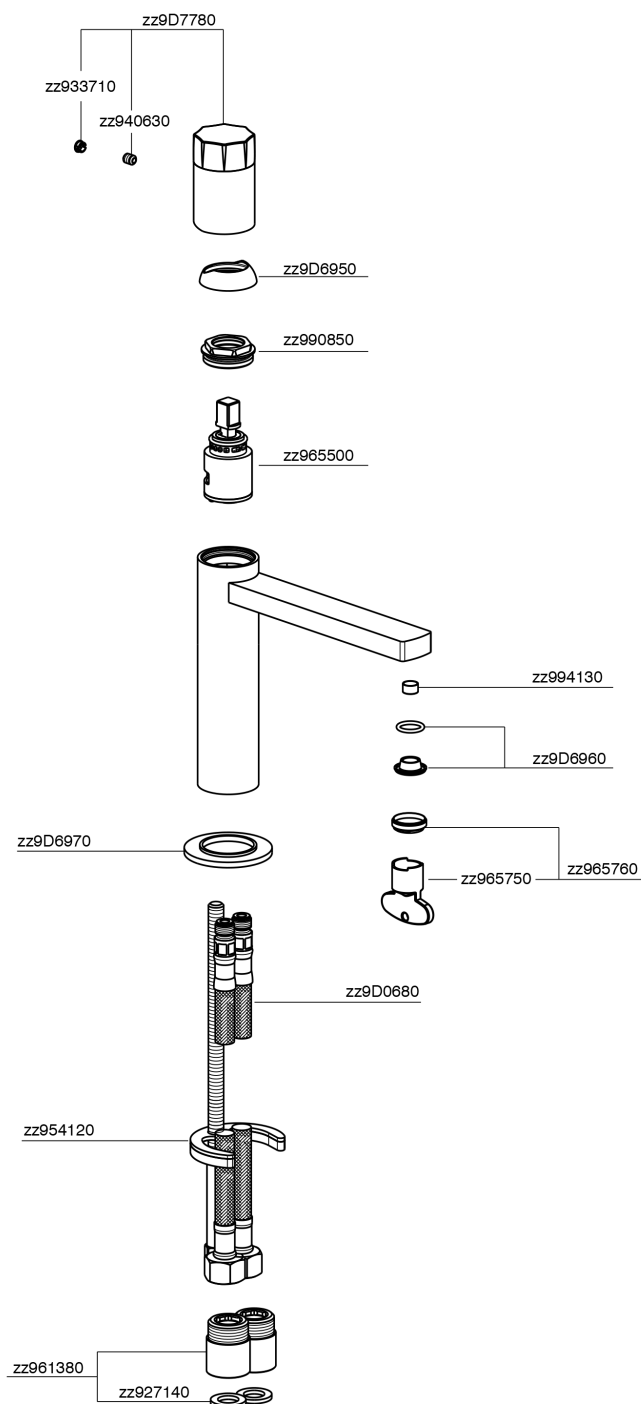

## Single lever 'large' washbasin mixer MARBLE X32\_X6000504

MODEL **X6000504**

Single lever 'large' washbasin mixer, without waste, G.3/8" stainless steel flexible hoses, with marble lever, Inox AISI 316L

AVAILABLE FINISHINGS

**5X** 5X Brushed Stainless Steel/Marquina Black Ma

CHARACTERISTICS

Cartridge Spare Parts **ZZ96550000**

**25 mm Cartridge**

## Single lever 'large' washbasin mixer MARBLE X32\_X6000504

X6000504

<https://en.cisal.it/single-lever-large-washbasin-mixer-marble-x32-x6000504>

2026-06-13