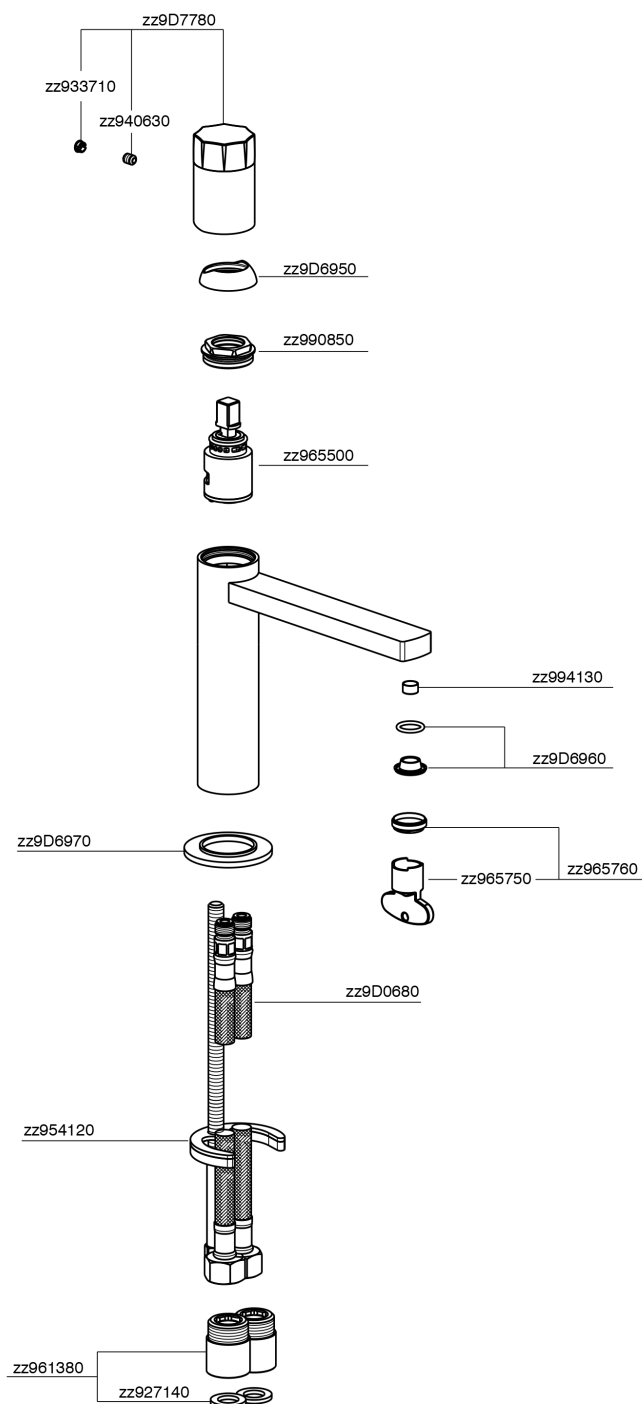

## Single lever 'large' washbasin mixer MARBLE X32\_X6000504

MODEL **X6000504**

Single lever 'large' washbasin mixer, without waste, G.3/8" stainless steel flexible hoses, with marble lever, Inox AISI 316L

AVAILABLE FINISHINGS

**5X** 5X Brushed Stainless Steel/Marquina Black Ma

CHARACTERISTICS

Cartridge Spare Parts **ZZ96550000**

**25 mm Cartridge**

## Single lever 'large' washbasin mixer MARBLE X32\_X6000504

X6000504

<https://en.cisal.it/single-lever-large-washbasin-mixer-marble-x32-x6000504>

2026-06-14