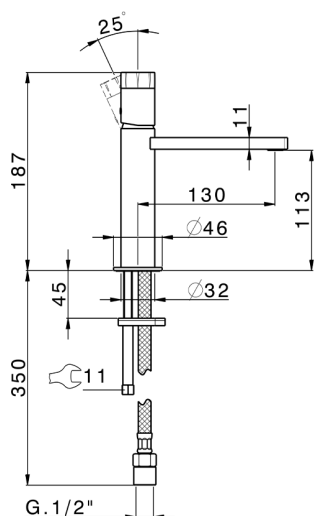

## Single lever 'large' washbasin mixer MARBLE X32\_X6000504

MODEL **X6000504**

Single lever 'large' washbasin mixer, without waste, G.3/8" stainless steel flexible hoses, with marble lever, Inox AISI 316L

AVAILABLE FINISHINGS

**5X** 5X Brushed Stainless Steel/Marquina Black Ma

CHARACTERISTICS

Cartridge Spare Parts **ZZ96550000**

**25 mm Cartridge**

## Single lever 'large' washbasin mixer MARBLE X32\_X6000504

X6000504

<https://en.cisal.it/single-lever-large-washbasin-mixer-marble-x32-x6000504>

2026-06-14