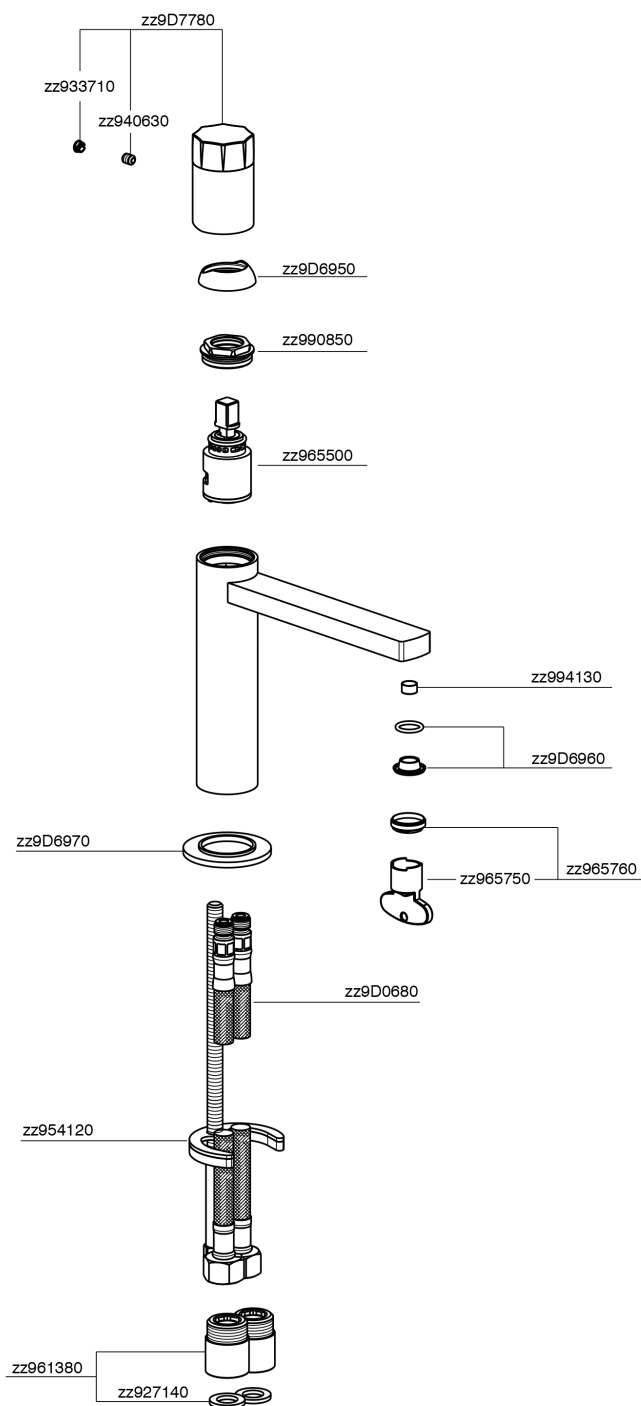

Single lever 'large' washbasin mixer MARBLE X32_X6000504

X6000504

<https://en.cisal.it/single-lever-large-washbasin-mixer-marble-x32-x6000504>

2026-06-13