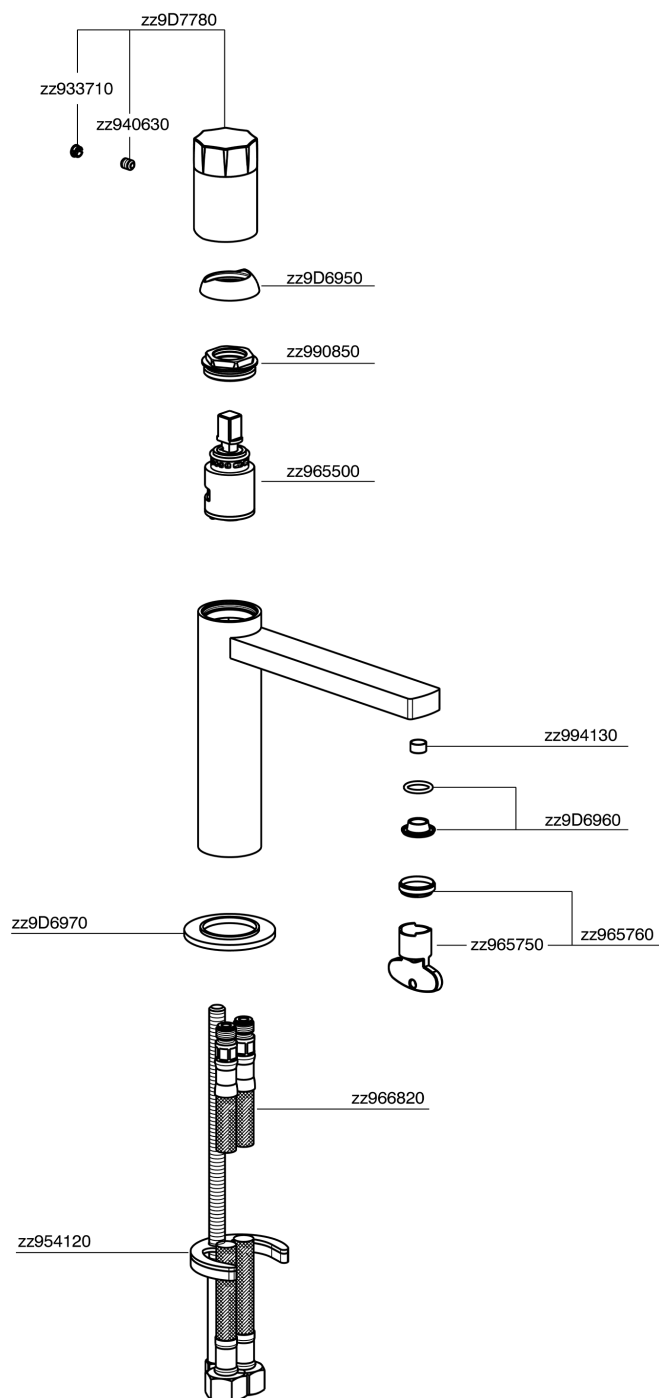

Single lever 'large' washbasin mixer MARBLE X32_X6000504

X6000504

<https://en.cisal.it/single-lever-large-washbasin-mixer-marble-x32-x6000504>

2026-05-17