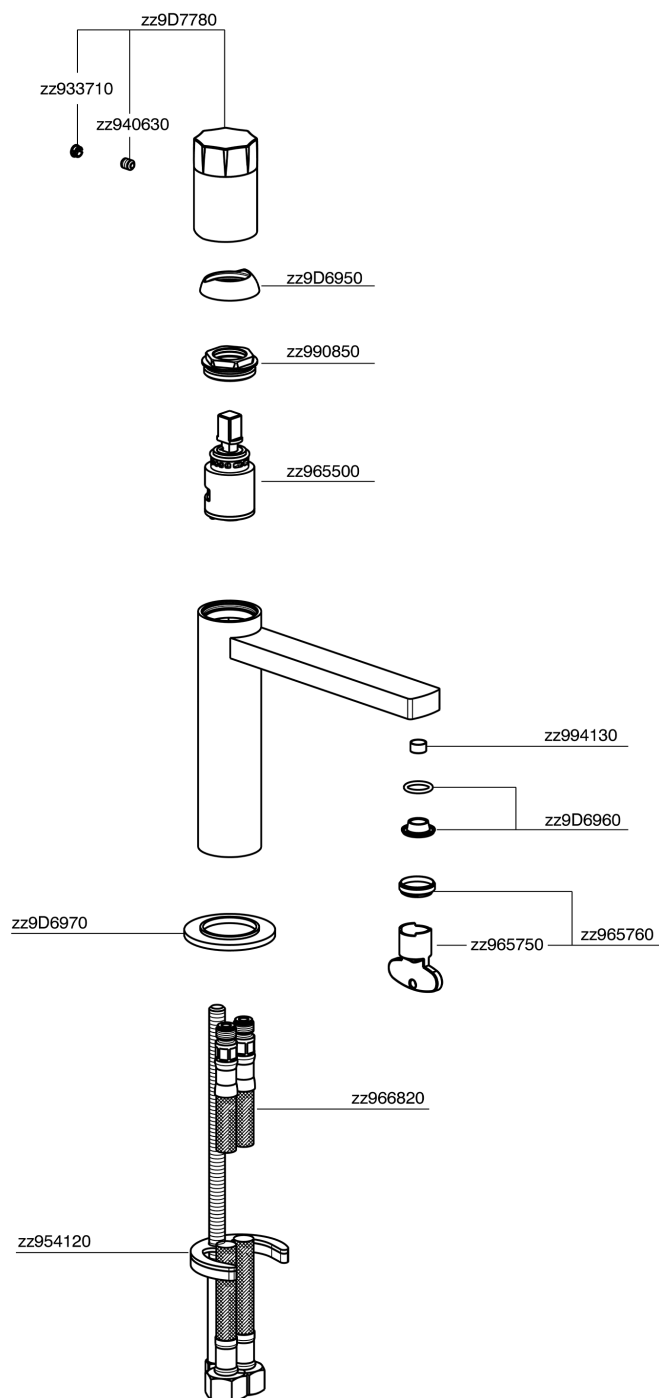

Single lever 'large' washbasin mixer MARBLE X32_X6000504

X6000504

<https://en.cisal.it/single-lever-large-washbasin-mixer-marble-x32-x6000504>

2026-04-06